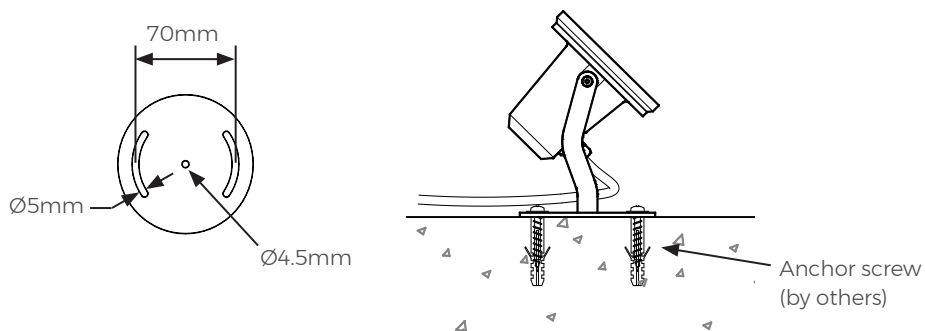

Typical Installation

Free Standing Compact Halogen Light	FSC Series	Model No. FSC-S011	Rev. 0	
The information contained in this drawing is the sole property of Aquashi. Any reproduction in part or as a whole without the written permission of Aquashi is prohibited. Aquashi reserves the right to update all designs, specifications and data sheets without prior notice.