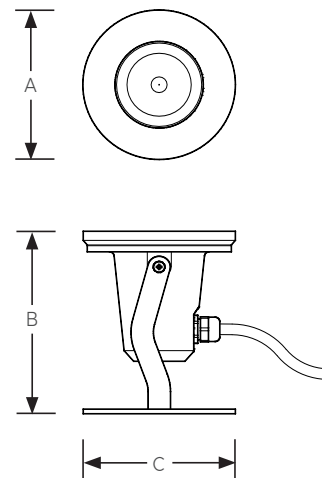

2 C - 1.5 mm² (White light)

Standard Cable Length

1.5 m

(Custom length available on request)

Lamp Connection:

MR16

Material:

Stainless steel 316

Front Cover:

Polycarbonate clear cover with UV Protection

Protection Rating:

IP 68, IK 10

Model No.	Description	Material	Colour	Control	Power (W)	A (mm)	B (mm)	C (mm)
FSC-S011	Warm white 5W Free Standing Compact LED light	Stainless steel 316	Warm White	On/off	5	95	120	95