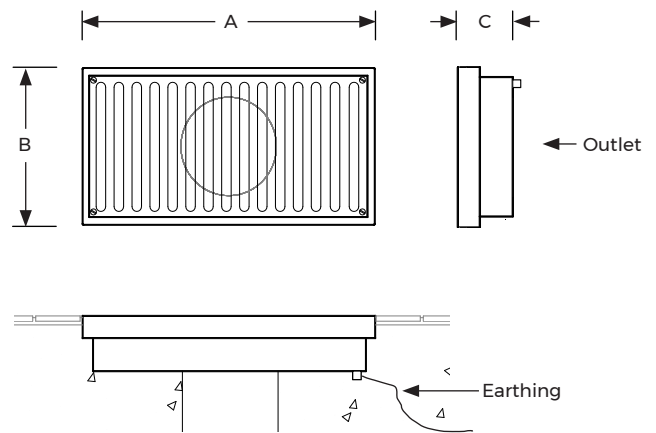

Gutter Drain - GDB Series

Function

The cast bronze Gutter drain is a heavy duty drain designed for installation in the wall or floor of a fountain or pool gutter. Its large surface area grating allows higher volumes of water to flow through.

Specifications

Materials

Cast Bronze with Stainless steel 316 fasteners

Connection type

Female thread

| Model No. | Outlet (BSP) | A (mm) | B (mm) | C (mm) |
|-----------|--------------|--------|--------|--------|
| GDB-300 | 3" | 293 | 154 | 60 |
| GDB-400 | 4" | 293 | 154 | 60 |