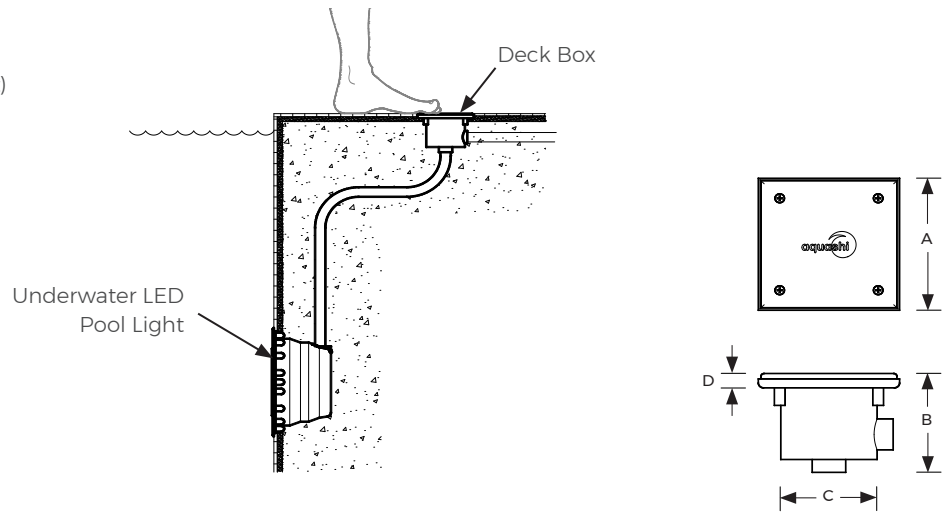

Deck Box - DEB Series

Function

Stainless steel 316 grade electrical box with o-ring seal for water tight connections. Designed for deck level walkable installation in wet or dry locations.

Specifications

Materials

Stainless steel 316

Connection Size

3/4" female thread
(custom thread available on request)

Protection Rating

IP 67

Model No.	Description	No. of ways	Side thread (BSP)	Bottom-thread (BSP)	A (mm)	B (mm)	C (mm)	D (mm)
DEB-1	1 cable Deck Box	1	3/4"	3/4"	132	94	90	9
DEB-2	2 cable Deck Box	2	3/4"	3/4"	132	94	90	9
DEB-3	3 cable Deck Box	3	3/4"	3/4"	132	94	90	9
DEB-4	4 cable Deck Box	4	3/4"	3/4"	132	94	90	9

* Custom inlet/outlet available on request.

Deck Box should be earthed

Deck Box	DEB Series	Model No. DEB	Rev. 2	
<p>The information contained in this drawing is the sole property of Aquashi. Any reproduction in part or as a whole without the written permission of Aquashi is prohibited. Aquashi reserves the right to update all designs, specifications and data sheets without prior notice.</p>				