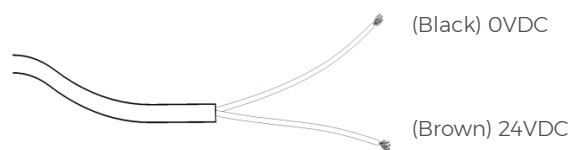

Warm White/ Cool White Light Cable