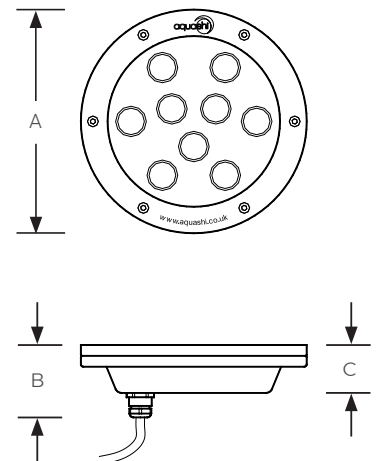

**EMC complaint:** Yes

**Cable**

4 C - 1 mm<sup>2</sup> (DMX light)

2 C - 1.5 mm<sup>2</sup> (White light)

**Standard Cable Length**

2 m (Custom length available on request)

**Material:**

Light Fixture: Brass / Stainless steel 316

Light Stand: Brass and Stainless steel 316

**Front Cover:**

Polycarbonate clear cover with UV Protection (Optional SS316 rock guard)

**Protection Rating:** IP 68, IK 10

**Height with stand:**

Min. Height: 295mm

Max. Height: 405mm

(Custom Height available on request)

Model No.	Description	Material	Colour	Control	Power (W)	Luminous flux (lm)	A (mm)	B (mm)	C (mm)
FSLED-S035	Stainless RGBW Free standing LED light	Stainless steel 316	RGBW	DMX	35	1422	169	56	38
FSLED-B035	Brass RGBW Free standing LED light	Brass	RGBW	DMX	35	1422	169	56	38
FSLED-S031	Stainless Cool white Free standing LED light	Stainless steel 316	Cool white	On/off	30	2146	169	56	38
FSLED-B031	Brass Cool white Free standing LED light	Brass	Cool white	On/off	30	2146	169	56	38
FSLED-S032	Stainless Warm white Free standing LED light	Stainless steel 316	Warm white	On/off	30	1782	169	56	38
FSLED-B032	Brass Warm white Free standing LED light	Brass	Warm white	On/off	30	1782	169	56	38