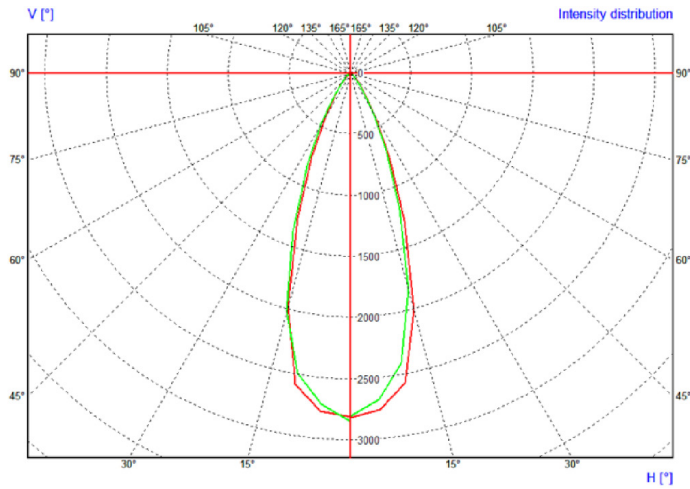

Free Standing LED Light - FSLED Series

F Photometric Polar diagram: (RGBW)

FSLED-031 - Cool White

Colour Rendering Index [CRI] - 80.3
Correlated Colour Temperature (K) [CCT] - 5700

FSLED-032 - Warm White

Colour Rendering Index [CRI] - 85.3
Correlated Colour Temperature (K) [CCT] - 3000

*IES files available on request.

Connection Diagram

RGBW Light Cable