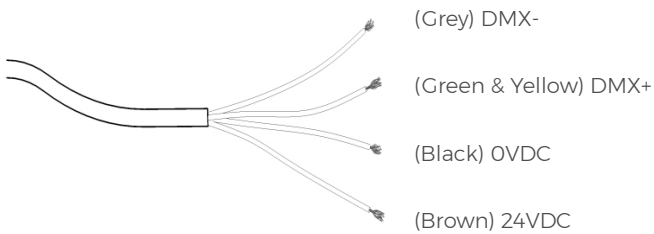

Free Standing LED Light - FSLED Series

FSLED-031 - Cool White

Colour Rendering Index [CRI] - 80.3
Correlated Colour Temperature (K) [CCT] - 5700

FSLED-032 - Warm White

Colour Rendering Index [CRI] - 85.3
Correlated Colour Temperature (K) [CCT] - 3000

*IES files available on request.

Connection Diagram

RGBW Light Cable

Warm White/ Cool White Light Cable

General Dimensions

Free Standing LED Light	FSLED Series	Model No. FSLED	Rev. 2	
The information contained in this drawing is the sole property of Aquashi. Any reproduction in part or as a whole without the written permission of Aquashi is prohibited. Aquashi reserves the right to update all designs, specifications and data sheets without prior notice.