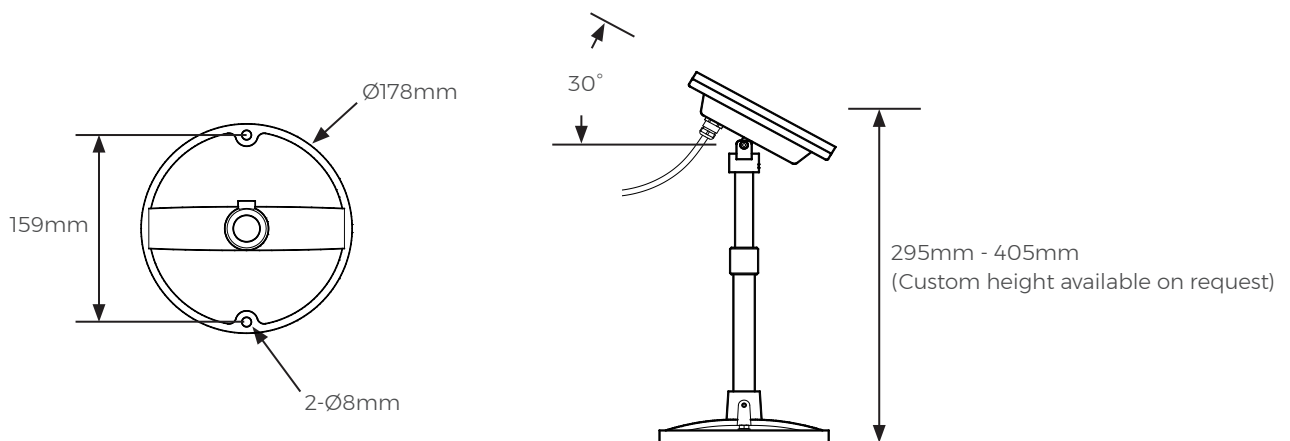

General Dimensions

Free Standing LED Light	FSLED Series	Model No. FSLED	Rev. 2	
The information contained in this drawing is the sole property of Aquashi. Any reproduction in part or as a whole without the written permission of Aquashi is prohibited. Aquashi reserves the right to update all designs, specifications and data sheets without prior notice.