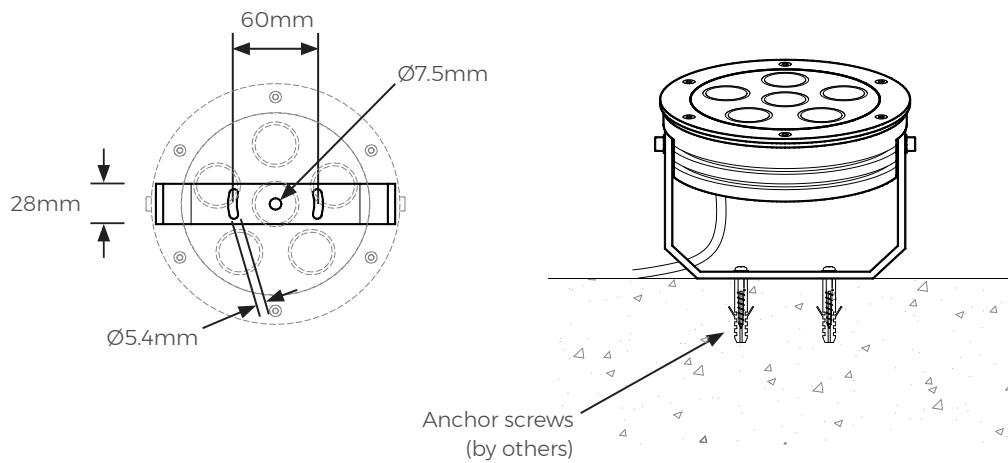

Landscaping Flood LED Light - LFLED Series

Connection Diagram

RGBW Light Cable

Warm White/ Cool White Light Cable

General Dimensions

Landscaping Flood LED Light	LFLED Series	Model No. LFLED	Rev. 2	
<p>The information contained in this drawing is the sole property of Aquashi. Any reproduction in part or as a whole without the written permission of Aquashi is prohibited. Aquashi reserves the right to update all designs, specifications and data sheets without prior notice.</p>				