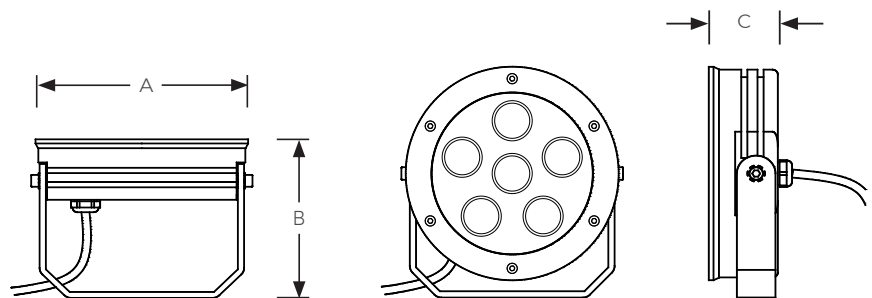

EMC complaint: Yes

Cable

4 C - 1 mm² (DMX light)

2 C - 1.5 mm² (White light)

Standard Cable Length

2 m (Custom length available on request)

Material:

Black powder coated

- Machine Aluminium

Front Cover:

Polycarbonate clear cover with UV Protection

Protection Rating:

IP 66

Model No.	Description	Material	Colour	Control	Power (W)	A (mm)	B (mm)	C (mm)
LFLED-A035-24	RGBW Landscaping Flood LED light	Aluminium	RGBW	DMX	35	169	125	50
LFLED-A031-24	Cool white Landscaping Flood LED light	Aluminium	Cool white	On/off	30	169	125	50
LFLED-A032-24	Warm white Landscaping Flood LED light	Aluminium	Warm white	On/off	30	169	125	50