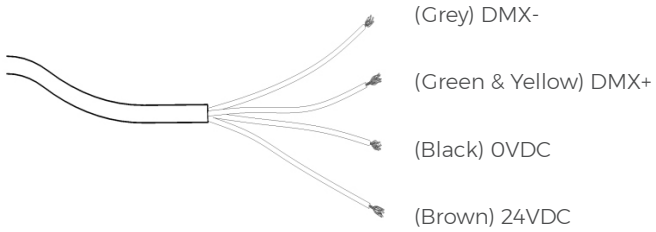

Landscaping Flood LED Light - LFLED Series

Connection Diagram

RGBW Light Cable