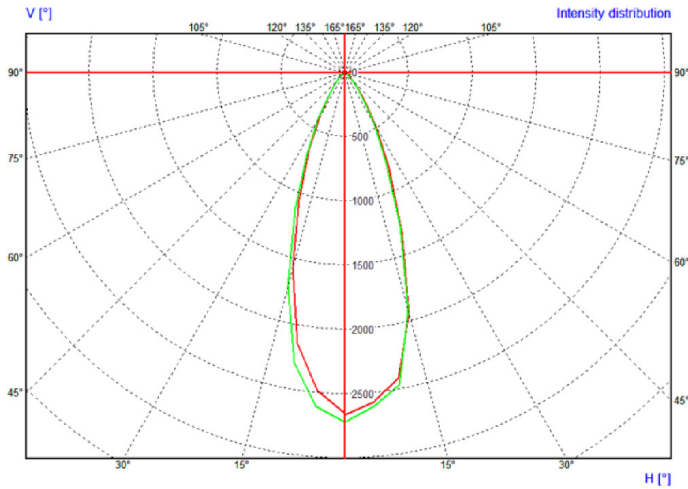

Slab Hanger LED Light - SHLED Series

F Photometric Polar diagram: (RGBW)

SHLED-031 - Cool White

Color Rendering Index [CRI] - 80.4
Correlated Color Temperature (K) [CCT] - 5693

SHLED-032 - Warm White

Color Rendering Index [CRI] - 86.0
Correlated Color Temperature (K) [CCT] - 3100

*IES files available on request.

Connection Diagram

RGBW Light Cable