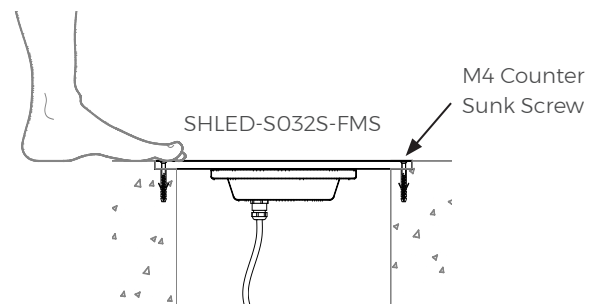

## Typical Installation

\* Round Slab hanger LED light with clamping plate for elevated floor slab installation

\* Round Slab hanger LED light with 2pcs-M4 counter sunk screws -for Niche installation

Slab Hanger LED Light	SHLED Series	Model No. SHLED	Rev. 2	
The information contained in this drawing is the sole property of Aquashi. Any reproduction in part or as a whole without the written permission of Aquashi is prohibited. Aquashi reserves the right to update all designs, specifications and data sheets without prior notice.				