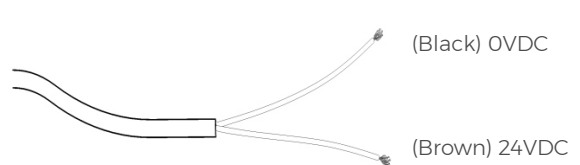

Warm White/ Cool White Light Cable