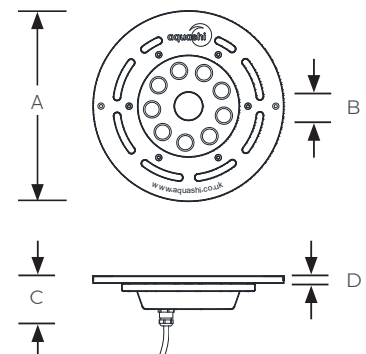

Model No.	Description	Shape	Material	Colour	Control	Power (W)	Luminous flux (lm)	A (mm)	B (mm)	C (mm)	D (mm)
SHLED-S025R	Small SS316 Slab hanger RGBW LED light	Round	Stainless steel 316	RGBW	DMX	35	1369	242	36	60	8
SHLED-S021R	Small SS316 Slab hanger Cool White LED light	Round	Stainless steel 316	Cool white	On/off	30	2118	242	36	60	8
SHLED-S022R	Small SS316 Slab hanger Warm white LED light	Round	Stainless steel 316	Warm white	On/off	30	1871	242	36	60	8

* Add suffix DMX to model number to order DMX controlled white light. i.e. SHLED-S022S-DMX
* Add suffix FMS to model number to order a concrete flush mounded installation. i.e. SHLED-S022R-FMS
* Add suffix AUTO to model number to order Auto colour changing effect for RGBW light. i.e. SHLED-S025S-AUTO

Slab Hanger LED Light	SHLED Series	Model No. SHLED	Rev. 2	
The information contained in this drawing is the sole property of Aquashi. Any reproduction in part or as a whole without the written permission of Aquashi is prohibited. Aquashi reserves the right to update all designs, specifications and data sheets without prior notice.