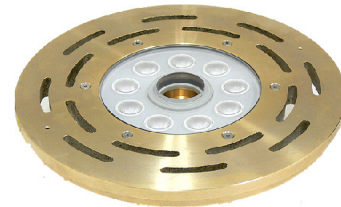

## Function

Aquashi slab hanger LED lights are designed for drydeck fountain installations. The Slab Hanger robust design and flush mounted ring light fixture allows the end user to safely interact with the fountain. The double ring of drain slots enables water to drain quickly for recirculation and to avoid water collecting on the deck. Can be used with a variety of fountain nozzles up to 36 mm in width.

An LED ring light provides RGBW or LED illumination. DMX controlled for sequenced fountain system. White lights can be DMX controlled on request.