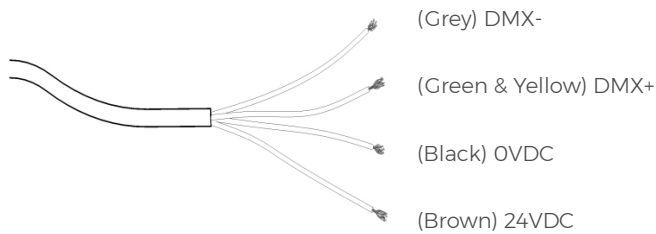

Slab Hanger LED Light - SHLED Series

SHLED-031 - Cool White

Color Rendering Index [CRI] - 80.4
Correlated Color Temperature (K) [CCT] - 5693

SHLED-032 - Warm White

Color Rendering Index [CRI] - 86.0
Correlated Color Temperature (K) [CCT] - 3100

*IES files available on request.

Connection Diagram

RGBW Light Cable

Warm White/ Cool White Light Cable

Typical Installation

Slab Hanger LED Light	SHLED Series	Model No. SHLED	Rev. 2	
The information contained in this drawing is the sole property of Aquashi. Any reproduction in part or as a whole without the written permission of Aquashi is prohibited. Aquashi reserves the right to update all designs, specifications and data sheets without prior notice.