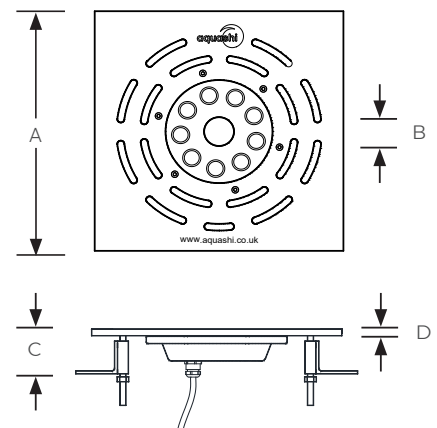

Slab Hanger LED Light - SHLED Series

Model No.	Description	Shape	Material	Colour	Control	Power (W)	Luminous flux (lm)	A (mm)	B (mm)	C (mm)	D (mm)
SHLED-S035S	Square SS316 Slab hanger RGBW LED light	Square	Stainless steel 316	RGBW	DMX	35	1369	300	36	60	8
SHLED-B035S	Square Brass Slabhanger RGBW LED light	Square	Brass	RGBW	DMX	35	1369	300	36	60	8
SHLED-S031S	Square SS316 Slab hanger Cool White LED light	Square	Stainless steel 316	Cool white	On/off	30	2118	300	36	60	8
SHLED-B031S	Square Brass Slab hanger Cool white LED light	Square	Brass	Cool white	On/off	30	2118	300	36	60	8
SHLED-S032S	Square SS316 Slab hanger Warm white LED light	Square	Stainless steel 316	Warm white	On/off	30	1871	300	36	60	8
SHLED-B032S	Square Brass Slab hanger Warm LED light	Square	Brass	Warm white	On/off	30	1871	300	36	60	8

* Add suffix DMX to model number to order DMX controlled white light. i.e. SHLED-S032S-DMX
* Add suffix FMS to model number to order a concrete flush mounded installation. i.e. SHLED-S032S-FMS
* Add suffix AUTO to model number to order Auto colour changing effect for RGBW light. i.e. SHLED-S035S-AUTO