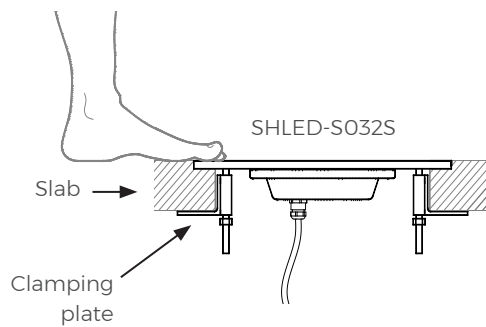

## Typical Installation

\* Round Slab hanger LED light with clamping plate for elevated floor slab installation

\* Round Slab hanger LED light with 2pcs-M4 counter sunk screws -for Niche installation

Slab Hanger LED Light	SHLED Series	Model No. SHLED	Rev. 2	
The information contained in this drawing is the sole property of Aquashi. Any reproduction in part or as a whole without the written permission of Aquashi is prohibited. Aquashi reserves the right to update all designs, specifications and data sheets without prior notice.				