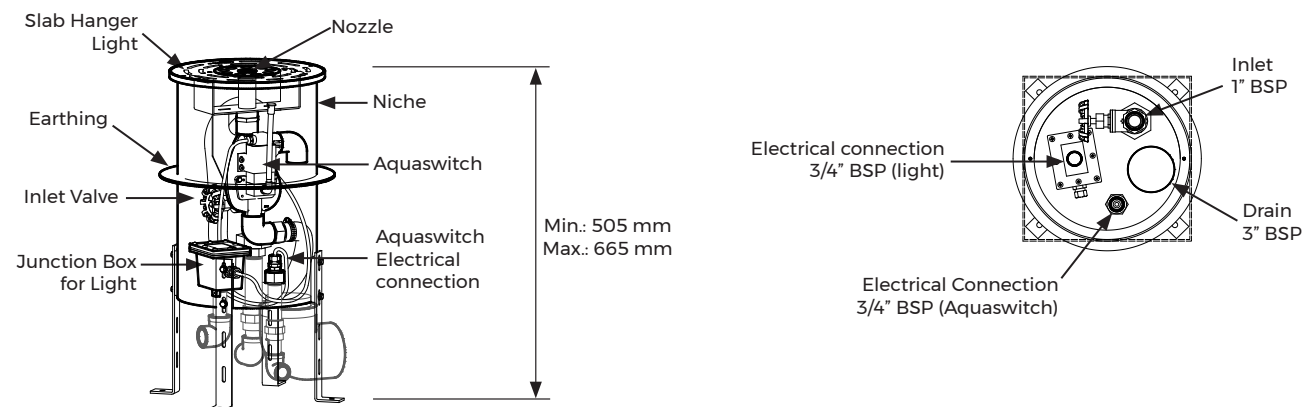

Niched Aquaswitch Parts

Niched Aquaswitch	NAS Series	Model No. NAS	Rev. 1	
The information contained in this drawing is the sole property of Aquashi. Any reproduction in part or as a whole without the written permission of Aquashi is prohibited. Aquashi reserves the right to update all designs, specifications and data sheets without prior notice.