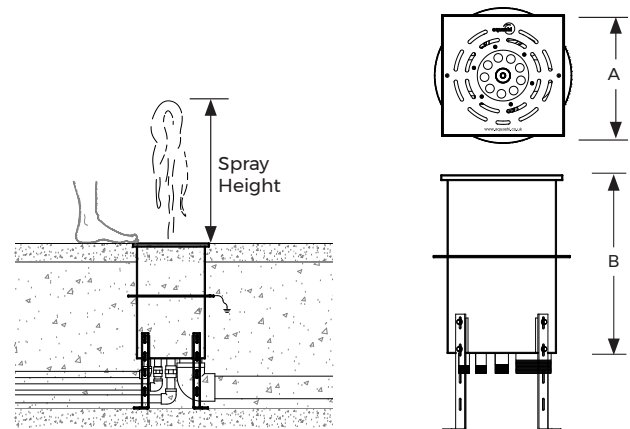

Niched Aquaswitch - NAS Series

Square Niched Aquaswitch with Precision Jet Nozzle

Model No.	Nozzle Type	Slab Hanger Shape	Light Colour	Light Control	Light Power (W)	Luminous Flux (lm)	A (mm)	B (mm)	Spray Height (m)	Flow (LPM)					
										0.5	1	1.5	2	2.5	
NAS-S035S-PJS-100	Precision Jet	Square	RGBW	DMX	35	1369	305	462	Flow (LPM)	27.5	34.1	40.7	46.2	51.7	
										Head (m)	3.3	5.7	7.7	9.9	13.2
NAS-S031S-PJS-100	Precision Jet	Square	Cool white	On/off	30	2118	305	462	Flow (LPM)	27.5	34.1	40.7	46.7	51.7	
										Head (m)	3.3	5.7	7.7	9.9	13.2
NAS-S032S-PJS-100	Precision Jet	Square	Warm white	On/off	30	1871	305	462	Flow (LPM)	27.5	34.1	40.7	46.7	51.7	
										Head (m)	3.3	5.7	7.7	9.9	13.2

* Add suffix DMX to model number to order DMX controlled white light. i.e. NAS-S032S-PJS-100-DMX

* Add suffix AUTO to model number to order Auto colour changing effect for RGBW light. i.e. NAS-S035S-PJS-100-AUTO