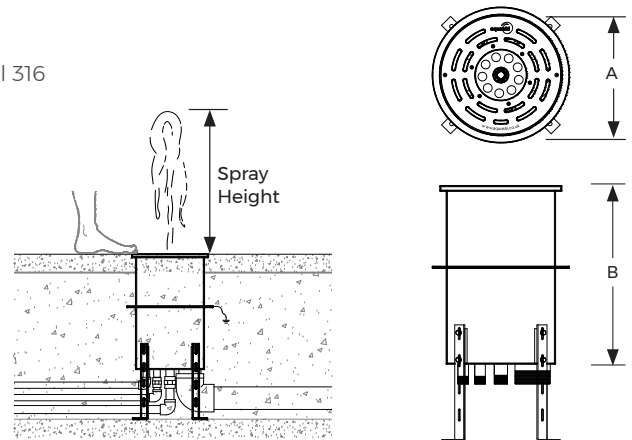

Niche & Cover Material

Stainless steel 316

Connection Sizes (Male)

1" BSP Inlet connection
3/4" BSP Electrical connections
3" BSP Drain connection

Protection Rating:

Light: IP 68, IK 10
Aquaswitch: IP 68
Junction Box: IP 68