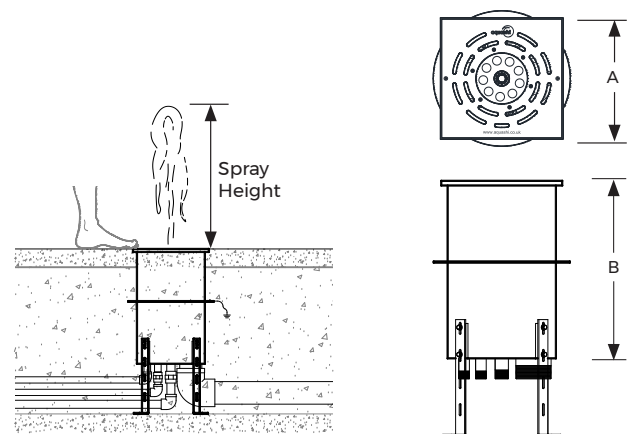

Niched Aquaswitch - NAS Series