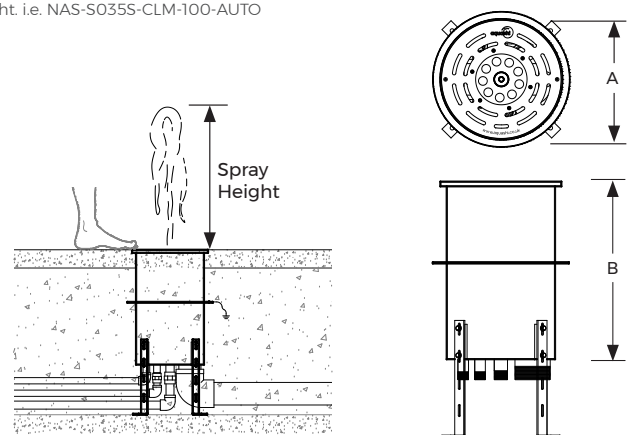

Square Niched Aquaswitch with Column Jet Nozzle

Model No.	Nozzle Type	Slab Hanger Shape	Light Colour	Light Control	Light Power (W)	Luminous Flux (lm)	A (mm)	B (mm)	Spray Height (m)					
										0.5	1	1.5	2	2.5
NAS-S035S-CLM-100	Column Jet	Square	RGBW	DMX	35	1369	305	462	Flow (LPM)	35.8	41.8	47.9	53.9	60
									Head (m)	5.5	8.3	11	13.8	16.5
NAS-S031S-CLM-100	Column Jet	Square	Cool white	On/off	30	2118	305	462	Flow (LPM)	35.8	41.8	47.9	53.9	60
									Head (m)	5.5	8.3	11	13.8	16.5
NAS-S032S-CLM-100	Column Jet	Square	Warm white	On/off	30	1871	305	462	Flow (LPM)	35.8	41.8	47.9	53.9	60
									Head (m)	5.5	8.3	11	13.8	16.5

* Add suffix DMX to model number to order DMX controlled white light. i.e. NAS-S032S-CLM-100-DMX
* Add suffix AUTO to model number to order Auto colour changing effect for RGBW light. i.e. NAS-S035S-CLM-100-AUTO