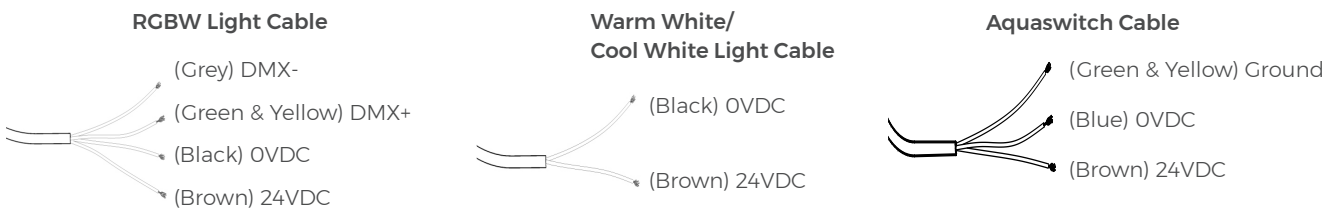

Connection Diagram