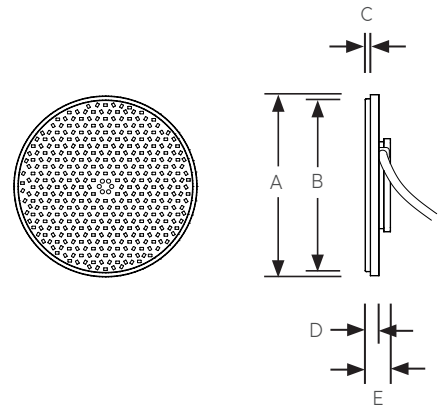

Ultra Flat LED Pool Light - PL Series

Function

The Ultra flat LED lamps are suitable for swimming pools, fountains, decorative or display lighting. The LED lamps comes in single or multicolour (RGB) providing a range of colours and effects which can create a special ambience to the pool depending on the users mood or special occasions. The LED lamp is fully sealed so water cannot penetrate or damage the fixture. The ultra flat LED lamps can be installed in existing PAR 56 light fixtures without the need to replace them.

Specifications

| | |
|--|--|
| Power 23W - 35W | Beam Angle: 120 ° |
| Voltage 12V AC | High temperature protection: Yes |
| Colours RGB / White | Lamp Life: 50,000 + Hrs |
| Cable 2 C - 1 mm ² | Protection Rating: IP 68 |
| Standard Cable Length 4 meters | |

| Model No. | Description | Colour | Power (W) | Luminous flux (lm) | A (mm) | B (mm) | C (mm) | D (mm) | E (mm) |
|-----------|--|------------|-----------|--------------------|--------|--------|--------|--------|--------|
| PLW-400B | 19W Cool white LED Ultra flat Pool light | Cool white | 23 | 2400 | 175 | 170 | 5 | 10 | 20 |
| PLW-700B | 28W Cool white LED Ultra flat Pool light | Cool white | 35 | 3500 | 175 | 170 | 5 | 10 | 20 |
| PLS-400B | 21W RGB LED Ultra flat Pool light | RGB | 23 | 1550 | 175 | 170 | 5 | 10 | 20 |
| PLS-700B | 25W RGB LED Ultra flat Pool light | RGB | 33 | 2200 | 175 | 170 | 5 | 10 | 20 |

Connection Diagram

RGB/ Warm White/ Cool White Light Cable

| | | | | |
|--|-----------|--------------|--------|---|
| Ultra Flat LED Pool Light | PL Series | Model No. PL | Rev. 1 |  |
| <p>The information contained in this drawing is the sole property of Aquashi. Any reproduction in part or as a whole without the written permission of Aquashi is prohibited. Aquashi reserves the right to update all designs, specifications and data sheets without prior notice.</p> | | | | |