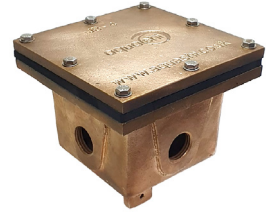

Underwater Junction Box - JB Series

Function

The cast bronze underwater junction boxes comes in various sizes and designed to accept naval brass compression and seal (CS Series) providing water tight connections for flexible cables and other devices. The conduit mounted junction box comes complete with rubber gasket and integrated earthing leg.

All threaded connections must be installed with an approved water sealing thread seal. All junction boxes have one internal and one external electrical bonding connection. Recommended to isolate with junction box sealant (PCR Series). Made of cast bronze with stainless fasteners.

Specifications

Materials

Cast Bronze w/ Stainless steel fasteners.

Connection Size

Sides - 1/2" female thread
 (optional 3/4" female thread side connection)
 Bottom - 3/4" to 2" female thread
 (custom thread available on request)

Protection Rating

IP 68

Model No.	Description	No. of ways	Side thread (BSP)	Bottom thread (BSP)	A (mm)	B (mm)	C (mm)
JB-2	2 cable Underwater Junction Box	2	1/2"	3/4"	104	82	70
JB-4	4 cable Underwater Junction Box	4	1/2"	1"	112	112	80
JB-8	8 cable Underwater Junction box	8	1/2"	1-1/2"	139	139	85
JB-12	12 cable Underwater Junction Box	12	1/2"	2"	139	139	120