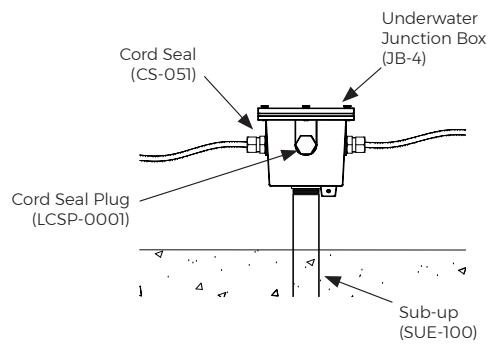

Underwater Junction Box - JB Series

Function

The cast bronze underwater junction boxes comes in various sizes and designed to accept naval brass compression and seal (CS Series) providing water tight connections for flexible cables and other devices. The conduit mounted junction box comes complete with rubber gasket and integrated earthing leg.

All threaded connections must be installed with an approved water sealing thread seal. All junction boxes have one internal and one external electrical bonding connection. Recommended to isolate with junction box sealant (PCR Series). Made of cast bronze with stainless fasteners.

Specifications

Materials

Cast Bronze w/ Stainless steel fasteners.

Connection Size

Sides - 1/2" female thread
 (optional 3/4" female thread side connection)
 Bottom - 3/4" to 2" female thread
 (custom thread available on request)

Protection Rating

IP 68

Model No.	Description	No. of ways	Side thread (BSP)	Bottom thread (BSP)	A (mm)	B (mm)	C (mm)
JB-2	2 cable Underwater Junction Box	2	1/2"	3/4"	104	82	70
JB-4	4 cable Underwater Junction Box	4	1/2"	1"	112	112	80
JB-8	8 cable Underwater Junction box	8	1/2"	1-1/2"	139	139	85
JB-12	12 cable Underwater Junction Box	12	1/2"	2"	139	139	120