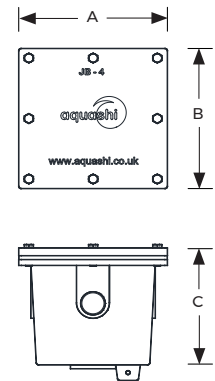

Specifications

Materials

Cast Bronze w/ Stainless steel fasteners.

Connection Size

Sides - 1/2" female thread
 (optional 3/4" female thread side connection)
 Bottom - 3/4" to 2" female thread
 (custom thread available on request)

Protection Rating

IP 68

Model No.	Description	No. of ways	Side thread (BSP)	Bottom thread (BSP)	A (mm)	B (mm)	C (mm)
JB-2	2 cable Underwater Junction Box	2	1/2"	3/4"	104	82	70
JB-4	4 cable Underwater Junction Box	4	1/2"	1"	112	112	80
JB-8	8 cable Underwater Junction box	8	1/2"	1-1/2"	139	139	85
JB-12	12 cable Underwater Junction Box	12	1/2"	2"	139	139	120