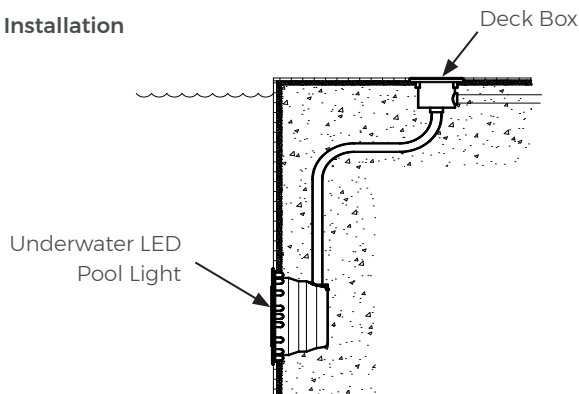

Specifications

Power 23W - 35W	High temperature protection: Yes
Voltage 12V AC	Material: Stainless steel 316 face plate and ABS / Stainless steel niche
Colours RGB / White	Lamp Life: 50,000 + Hrs
Cable 2 C - 1 mm ²	Protection Rating: IP 68
Standard Cable Length 4 meters	
Beam Angle: 120 °	

Underwater LED Swimming Pool Light	LSP-PL Series	Model No. LSP-PL	Rev. 1	
<p>The information contained in this drawing is the sole property of Aquashi. Any reproduction in part or as a whole without the written permission of Aquashi is prohibited. Aquashi reserves the right to update all designs, specifications and data sheets without prior notice.</p>				

Underwater LED Swimming Pool Light - LSP-PL Series

Model No.	Description	Niche type	Colour	Power (W)	Luminous flux (lm)	A (mm)	B (mm)	C (mm)	D (mm)	E (BSP) Female thread
LSP-PLW-400B-SS	Stainless steel 316 niche 19W Cool white LED Swimming pool light	Stainless steel 316	Cool white	23	2400	272	225	125	70	3/4"
LSP-PLW-700B-SS	Stainless steel 316 niched 28W Cool white LED Swimming Pool light	Stainless steel 316	Cool white	35	3500	272	225	125	70	3/4"
LSP-PLS-400B-SS	Stainless steel 316 niched 21W RGB LED Swimming Pool light	Stainless steel 316	RGB	23	1550	272	225	125	70	3/4"
LSP-PLS-700B-SS	Stainless steel 316 niched 25W RGB LED Swimming Pool light	Stainless steel 316	RGB	33	2200	272	225	125	70	3/4"

Connection Diagram

RGB/Warm White/Cool White Light Cable

Typical Installation

Swimming Pool Installation

Underwater LED Swimming Pool Light	LSP-PL Series	Model No. LSP-PL	Rev. 1	
<p>The information contained in this drawing is the sole property of Aquashi. Any reproduction in part or as a whole without the written permission of Aquashi is prohibited. Aquashi reserves the right to update all designs, specifications and data sheets without prior notice.</p>				