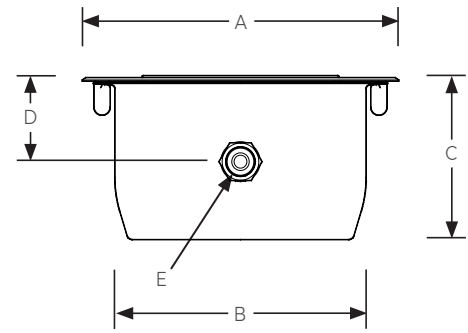

Underwater LED Swimming Pool Light - LSP-PL Series

Model No.	Description	Niche type	Colour	Power (W)	Luminous flux (lm)	A (mm)	B (mm)	C (mm)	D (mm)	E (BSP) Female thread
LSP-PLW-400B-SS	Stainless steel 316 niche 19W Cool white LED Swimming pool light	Stainless steel 316	Cool white	23	2400	272	225	125	70	3/4"
LSP-PLW-700B-SS	Stainless steel 316 niched 28W Cool white LED Swimming Pool light	Stainless steel 316	Cool white	35	3500	272	225	125	70	3/4"
LSP-PLS-400B-SS	Stainless steel 316 niched 21W RGB LED Swimming Pool light	Stainless steel 316	RGB	23	1550	272	225	125	70	3/4"
LSP-PLS-700B-SS	Stainless steel 316 niched 25W RGB LED Swimming Pool light	Stainless steel 316	RGB	33	2200	272	225	125	70	3/4"