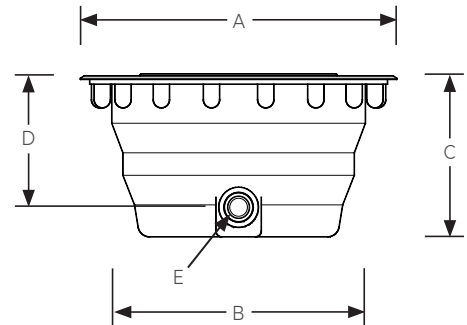

Underwater LED Swimming Pool Light - LSP-PL Series

Function

Niche mounted underwater LED light suitable for concrete pools. Available in white or colour changing LED. The lights consists of a stainless steel 316 face plate with an ABS or Stainless steel 316 niche. The LED lamp is fully sealed so water cannot penetrate or damage the fixture. The fitting is corrosion and chemical resistant.

Specifications

Power 23W - 35W	High temperature protection: Yes
Voltage 12V AC	Material: Stainless steel 316 face plate and ABS / Stainless steel niche
Colours RGB / White	Lamp Life: 50,000 + Hrs
Cable 2 C - 1 mm ²	Protection Rating: IP 68
Standard Cable Length 4 meters	
Beam Angle: 120 °	

Model No.	Description	Niche type	Colour	Power (W)	Luminous flux (lm)	A (mm)	B (mm)	C (mm)	D (mm)	E (BSP) Female thread
LSP-PLW-400B-ABS	ABS niched 19W Cool white LED Swimming Pool light	ABS	Cool white	23	2400	272	216	137	125	3/4"
LSP-PLW-700B-ABS	ABS niched 28W Cool white LED Swimming Pool light	ABS	Cool white	35	3500	272	216	137	125	3/4"
LSP-PLS-400B-ABS	ABS niched 21W RGB LED Swimming Pool light	ABS	RGB	23	1550	272	216	137	125	3/4"
LSP-PLS-700B-ABS	ABS niched 25W RGB LED Swimming Pool light	ABS	RGB	33	2200	272	216	137	125	3/4"

Connection Diagram

RGB/Warm White/Cool White Light Cable

Typical Installation

Swimming Pool Installation

Underwater LED Swimming Pool Light	LSP-PL Series	Model No. LSP-PL	Rev. 1	
<p>The information contained in this drawing is the sole property of Aquashi. Any reproduction in part or as a whole without the written permission of Aquashi is prohibited. Aquashi reserves the right to update all designs, specifications and data sheets without prior notice.</p>				