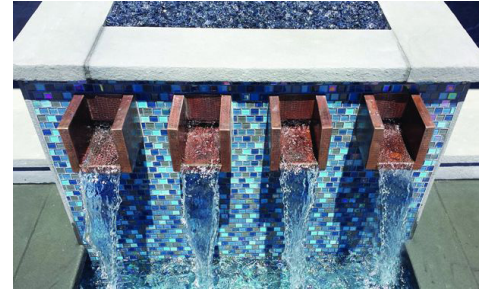

Copper Water Scuppers

Function

Hand crafted Copper water scuppers with oil rubbed bronze finish. The naturally rich look is achieved by heat-setting the copper to a patina finish. The patina is a living finish that will endlessly regenerate throughout the life of the product with regular use and maintenance. Perfect for integration with matching copper fire and water bowls or simply as a design feature on its own. Easy to install, proving a glass-like sheet of water.