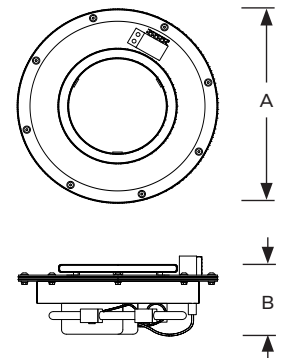

Model No.	Description	Fuel	Gas Flow (btu/hr)	A (mm)	B (mm)
RIS9-A-N	9" Fire Pit Burner - Natural Gas	Natural Gas	60,000-80,000	406	168
RIS18-A-N	18" Fire Pit Burner - Natural Gas	Natural Gas	120,000	458	168
FPIS9-A-P	9" Fire Pit Burner - Propane Gas	Propane Gas	60,000-80,000	406	168
FPIS18-A-P	18" Fire Pit Burner - Propane Gas	Propane Gas	120,000	458	168

* Suffix 'A' is for Burner with Automated system operation i.e. RIS18-A-N
* Change Suffix 'A' to 'M' for Burner with Manual system operation i.e. RIS18-M-N
* 24" and 30" available in Automated system operation only.

Rock Insert	RIS Series	Model No. RIS	Rev. 0	
The information contained in this drawing is the sole property of Aquashi. Any reproduction in part or as a whole without the written permission of Aquashi is prohibited. Aquashi reserves the right to update all designs, specifications and data sheets without prior notice.