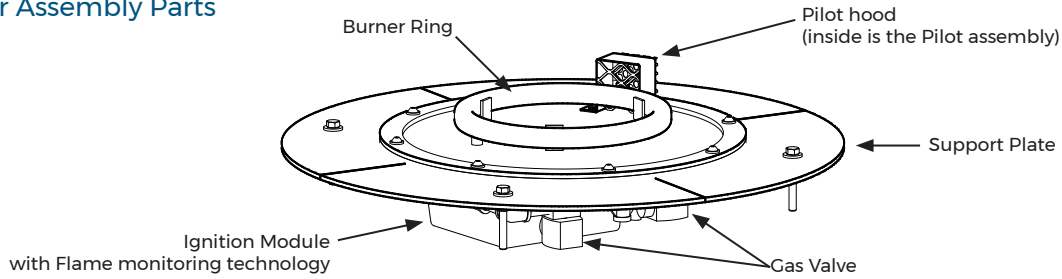

Rock Insert

Burner Assembly Parts

* Burner Assembly Pilot assembly, Gas Piping and Solenoid sizes will change depending on the type of fuel.

Sample Installation

Control panel & Gas Schematic Diagram for **Natural Gas Installation:**