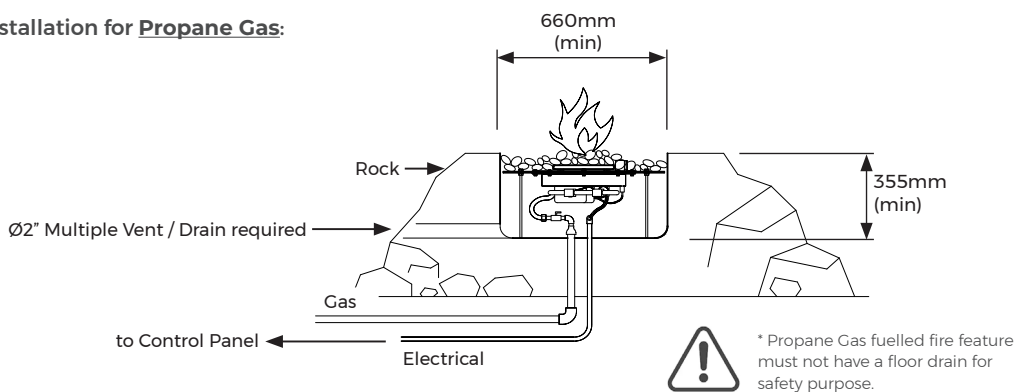

Pit Installation for Propane Gas:

Accessories (Sold Separately)

Keyed Valve

for Automated and Manual system operation Burner - Natural Gas,
/ Automated and Manual system operation Burner - Propane Gas.

Decorative Media

* Fire Glass cannot be used together with propane gas.

Precautions:

- Always use common sense when handling fire and flammable materials.
- Burner will get hot while operating.
- Do not place any flammable materials within 1 meter of the burner, and at least 2 meters away from windows and curtains.
- For outdoor installation only.
- Do not use as a means to cook. Keep away from children.

Rock Insert	RIS Series	Model No. RIS	Rev. 0	
The information contained in this drawing is the sole property of Aquashi. Any reproduction in part or as a whole without the written permission of Aquashi is prohibited. Aquashi reserves the right to update all designs, specifications and data sheets without prior notice.