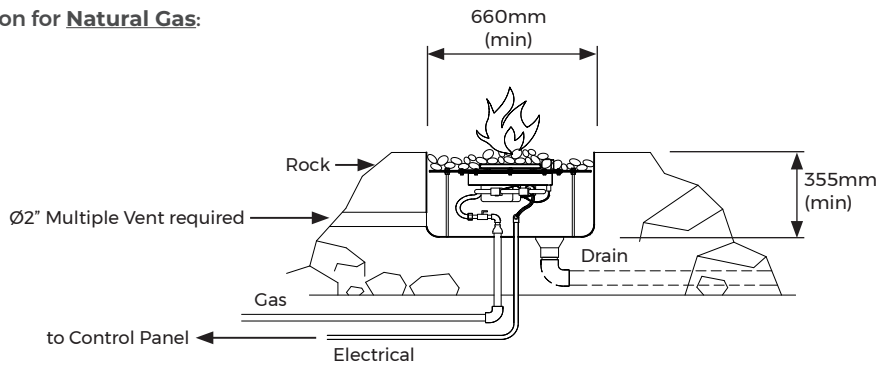

Rock Insert

Pit Installation for Natural Gas: