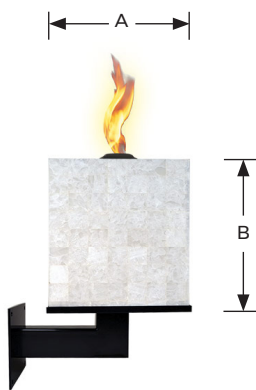

Fire Candelere

Fire Candelere - Wall Mounted

Model No.	Description	Fuel	Shape	A (mm)	B (mm)
FCSWM-A-N	Square Fire Candelere - Natural Gas	Natural Gas	Square	416x416	495
FCRWM-A-N	Round Fire Candelere - Natural Gas	Natural Gas	Round	467	457
FCSWM-A-N	Square Fire Candelere - Propane Gas	Propane Gas	Square	416x416	495
FCRWM-A-N	Round Fire Candelere - Propane Gas	Propane Gas	Round	467	457

* Suffix 'A' is for Burner with Automated system operation i.e. FCSWM-A-N

* Change Suffix 'A' to 'M' for Burner with Manual system operation i.e. FCSWM-M-N