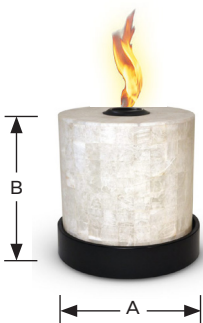

Fire Candelere - Floor Mounted

Model No.	Description	Fuel	Shape	A (mm)	B (mm)
FCSFM-A-N	Square Fire Candelere - Natural Gas	Natural Gas	Square	416x416	495
FCRFM-A-N	Round Fire Candelere - Natural Gas	Natural Gas	Round	467	457
FCSFM-A-N	Square Fire Candelere - Propane Gas	Propane Gas	Square	416x416	495
FCRFM-A-N	Round Fire Candelere - Propane Gas	Propane Gas	Round	467	457

* Suffix 'A' is for Burner with Automated system operation i.e. FCSFM-A-N

* Change Suffix 'A' to 'M' for Burner with Manual system operation i.e. FCSFM-M-N

Fire Candelere	FC Series	Model No. FC	Rev. 0	
The information contained in this drawing is the sole property of Aquashi. Any reproduction in part or as a whole without the written permission of Aquashi is prohibited. Aquashi reserves the right to update all designs, specifications and data sheets without prior notice.