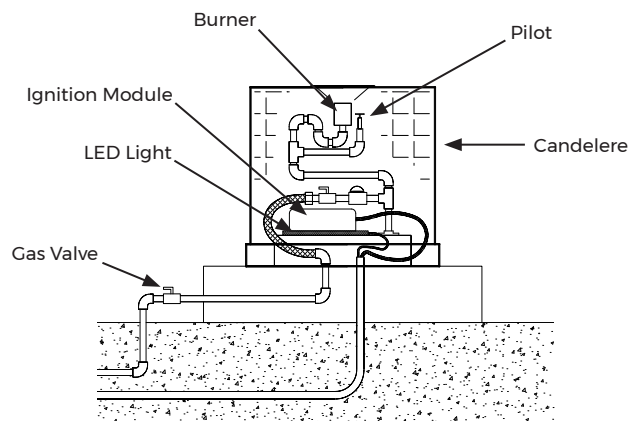

Fire Candelere Assembly Parts

* Burner Assembly Pilot assembly, Gas Piping and Solenoid sizes will change depending on the type of fuel.

Precautions:

- Always use common sense when handling fire and flammable materials.
- Burner will get hot while operating.
- Do not place any flammable materials within 1 meter of the burner, and atleast 2 meters away from windows and curtains.
- For outdoor installation only.
- Do not use as a means to cook. Keep away from children.

Fire Candelere	FC Series	Model No. FC	Rev. 0	
The information contained in this drawing is the sole property of Aquashi. Any reproduction in part or as a whole without the written permission of Aquashi is prohibited. Aquashi reserves the right to update all designs, specifications and data sheets without prior notice.