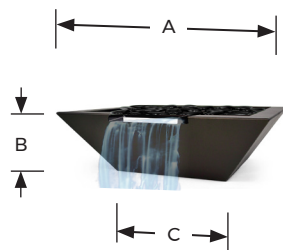

Water Bowl

Function

Decorative Water Bowls are made with concrete, metal or copper. Designed to have its waterfall flow on to a pool, fountain or pond. Only require low water flow.

Specifications

Water flow

69 lpm per bowl

Model No.	Description	Bowl Material	A (mm)	B (mm)	C (mm)
WBCON31ESS	31" Concrete Essex	GFRC	787	254	254
WBCON36ESS	36" Concrete Essex	GFRC	914	292	254
WBCON48ESS	48" Concrete Essex	GFRC	1219	381	356
WBMET31ESS	31" Metallic Essex	Metallic	787	254	254
WBCOP31ESS	31" Copper Essex	Copper	787	254	254
WBCOP36ESS	36" Copper Essex	Copper	914	292	254
WBCOP48ESS	48" Copper Essex	Copper	1219	381	356

Model No.	Description	Bowl Material	A (mm)	B (mm)	C (mm)
WBCON30COR	30" Concrete Corinthian	GFRC	762x762	254	432x432
WBCON36COR	36" Concrete Corinthian	GFRC	914x914	305	508x508
WBMET29COR	29" Metallic Corinthian	Metallic	737x737	229	432x432
WBCOP29COR	29" Copper Corinthian	Copper	737x737	229	432x432
WBCOP31COR	31" Copper Corinthian	Copper	787x787	254	432x432
WBCOP36COR	36" Copper Corinthian	Copper	914x914	305	508x508

Water Feature Bowl Parts:

Decorative Media

Lava Rock
Size: 50mm to 127mm

Tumbled Lava Rock
Size: 25mm to 38mm

Turquoise blue Fire Glass
Size: 10mm to 25mm

Chestnut Fire Glass
Size: 10mm to 25mm

Aqua Blue Fire Glass
Size: 10mm to 25mm