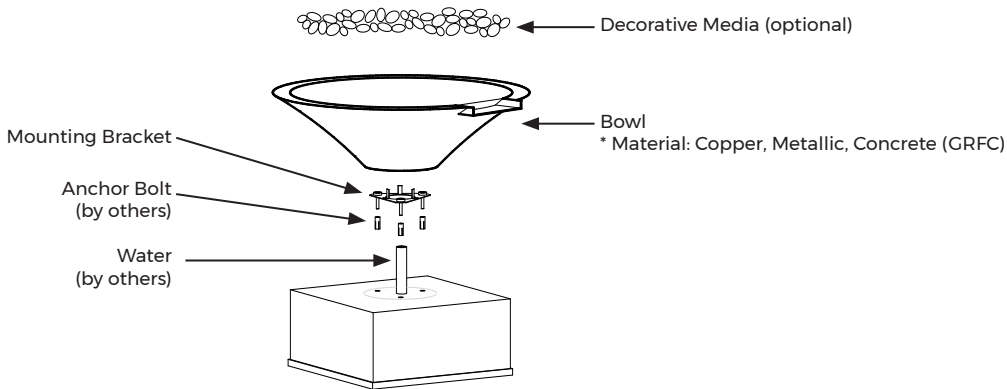

Water Bowl

Model No.	Description	Bowl Material	A (mm)	B (mm)	C (mm)
WBCON32BILT	32" Concrete Biltmore	GFRC	813	229	457

Surface Finish (Bowl):

Concrete	Metallic	Copper
 Sahara  Burnt Terra Cotta  Stone Grey  Dark Walnut  Ebony  Sequoia  Natural  Charcoal Grey  Beechwood	 Black  Bronze  Grey Hammertone  Copper Vein	 -Oil rubbed bronze finish

Water Feature Bowl Parts:

Decorative Media

Lava Rock
Size: 50mm to 127mm

Tumbled Lava Rock
Size: 25mm to 38mm

Turquoise blue Fire Glass
Size: 10mm to 25mm

Chestnut Fire Glass
Size: 10mm to 25mm

Aqua Blue Fire Glass
Size: 10mm to 25mm