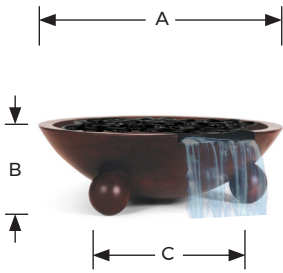

Water Bowl

Model No.	Description	Bowl Material	A (mm)	B (mm)	C (mm)
WBCON32BILT	32" Concrete Biltmore	GFRC	813	229	457

Surface Finish (Bowl):

Concrete	Metallic	Copper
Sahara Burnt Terra Cotta Stone Grey Dark Walnut Ebony Sequoia Natural Charcoal Grey Beechwood	Black Bronze Grey Hammertone Copper Vein	-Oil rubbed bronze finish