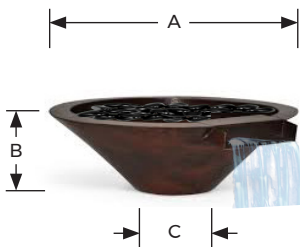

Water Bowl

Function

Decorative Water Bowls are made with concrete, metal or copper. Designed to have its waterfall flow on to a pool, fountain or pond. Only require low water flow.

Specifications

Water flow

69 lpm per bowl

Model No.	Description	Bowl Material	A (mm)	B (mm)	C (mm)
WBCON31ESS	31" Concrete Essex	GFRC	787	254	254
WBCON36ESS	36" Concrete Essex	GFRC	914	292	254
WBCON48ESS	48" Concrete Essex	GFRC	1219	381	356
WBMET31ESS	31" Metallic Essex	Metallic	787	254	254
WBCOP31ESS	31" Copper Essex	Copper	787	254	254
WBCOP36ESS	36" Copper Essex	Copper	914	292	254
WBCOP48ESS	48" Copper Essex	Copper	1219	381	356

Water Bowl

Model No.	Description	Bowl Material	A (mm)	B (mm)	C (mm)
WBCON32BILT	32" Concrete Biltmore	GFRC	813	229	457

Surface Finish (Bowl):

Concrete	Metallic	Copper
 Sahara  Burnt Terra Cotta  Stone Grey  Dark Walnut  Ebony  Sequoia  Natural  Charcoal Grey  Beechwood	 Black  Bronze  Grey Hammertone  Copper Vein	 -Oil rubbed bronze finish

Water Feature Bowl Parts:

Decorative Media

Lava Rock
Size: 50mm to 127mm

Tumbled Lava Rock
Size: 25mm to 38mm

Turquoise blue Fire Glass
Size: 10mm to 25mm

Chestnut Fire Glass
Size: 10mm to 25mm

Aqua Blue Fire Glass
Size: 10mm to 25mm