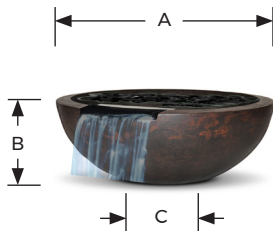

Water Bowl

Function

Decorative Water Bowls are made with concrete, metal or copper. Designed to have its waterfall flow on to a pool, fountain or pond. Only require low water flow.

Specifications

Water flow

69 lpm per bowl

Model No.	Description	Bowl Material	A (mm)	B (mm)	C (mm)
WBCON31ESS	31" Concrete Essex	GFRC	787	254	254
WBCON36ESS	36" Concrete Essex	GFRC	914	292	254
WBCON48ESS	48" Concrete Essex	GFRC	1219	381	356
WBMET31ESS	31" Metallic Essex	Metallic	787	254	254
WBCOP31ESS	31" Copper Essex	Copper	787	254	254
WBCOP36ESS	36" Copper Essex	Copper	914	292	254
WBCOP48ESS	48" Copper Essex	Copper	1219	381	356

Water Bowl

Model No.	Description	Bowl Material	A (mm)	B (mm)	C (mm)
WBCON32BILT	32" Concrete Biltmore	GFRC	813	229	457

Surface Finish (Bowl):

Concrete	Metallic	Copper
 Sahara  Burnt Terra Cotta  Stone Grey  Dark Walnut  Ebony  Sequoia  Natural  Charcoal Grey  Beechwood	 Black  Bronze  Grey Hammertone  Copper Vein	 -Oil rubbed bronze finish

Water Feature Bowl Parts:

Decorative Media

Lava Rock
Size: 50mm to 127mm

Tumbled Lava Rock
Size: 25mm to 38mm

Turquoise blue Fire Glass
Size: 10mm to 25mm

Chestnut Fire Glass
Size: 10mm to 25mm

Aqua Blue Fire Glass
Size: 10mm to 25mm