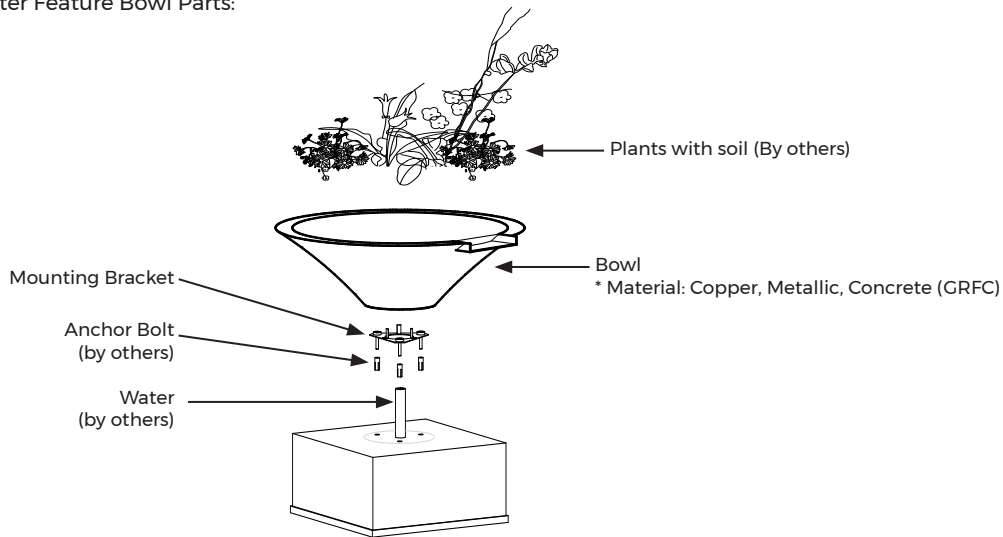

Model No.	Description	Bowl Material	A (mm)	B (mm)	C (mm)
WPCON30COR	30" Concrete Corinthian	GFRC	762x762	254	432x432
WPCON36COR	36" Concrete Corinthian	GFRC	914x914	305	508x508
WPMET29COR	29" Metallic Corinthian	Metallic	737x737	229	432x432
WPCOP29COR	29" Copper Corinthian	Copper	737x737	229	432x432
WPCOP31COR	31" Copper Corinthian	Copper	787x787	254	432x432
WPCOP36COR	36" Copper Corinthian	Copper	914x914	305	508x508

# Water Plantiers

Model No.	Description	Bowl Material	A (mm)	B (mm)	C (mm)
WPCON32BILT	32" Concrete Biltmore	GFRC	813	229	457

**Surface Finish (Bowl):**

Concrete		Metallic		Copper
	Sahara		Burnt Terra Cotta	-Oil rubbed bronze finish
	Stone Grey		Dark Walnut	
	Ebony		Sequoia	
	Natural		Charcoal Grey	
	Beechwood			
			Black	
			Bronze	
			Grey Hammertone	
			Copper Vein	

**Water Feature Bowl Parts:**

Water Plantier	WP Series	Model No. WP	Rev. 0	
<p>The information contained in this drawing is the sole property of Aquashi. Any reproduction in part or as a whole without the written permission of Aquashi is prohibited. Aquashi reserves the right to update all designs, specifications and data sheets without prior notice.</p>				