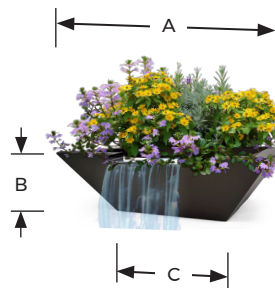

Model No.	Description	Bowl Material	A (mm)	B (mm)	C (mm)
WPCON30COR	30" Concrete Corinthian	GFRC	762x762	254	432x432
WPCON36COR	36" Concrete Corinthian	GFRC	914x914	305	508x508
WPMET29COR	29" Metallic Corinthian	Metallic	737x737	229	432x432
WPCOP29COR	29" Copper Corinthian	Copper	737x737	229	432x432
WPCOP31COR	31" Copper Corinthian	Copper	787x787	254	432x432
WPCOP36COR	36" Copper Corinthian	Copper	914x914	305	508x508

Water Planter	WP Series	Model No. WP	Rev. 0	
The information contained in this drawing is the sole property of Aquashi. Any reproduction in part or as a whole without the written permission of Aquashi is prohibited. Aquashi reserves the right to update all designs, specifications and data sheets without prior notice.