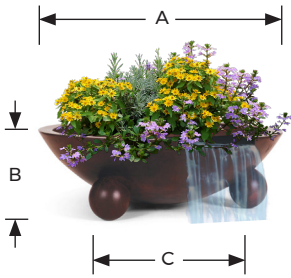

Water Plantiers

Model No.	Description	Bowl Material	A (mm)	B (mm)	C (mm)
WPCON32BILT	32" Concrete Biltmore	GFRC	813	229	457

Surface Finish (Bowl):

Concrete		Metallic		Copper
	Sahara		Burnt Terra Cotta	-Oil rubbed bronze finish
	Stone Grey		Dark Walnut	
	Ebony		Sequoia	
	Natural		Charcoal Grey	
	Beechwood			
			Black	
			Bronze	
			Grey Hammertone	
			Copper Vein