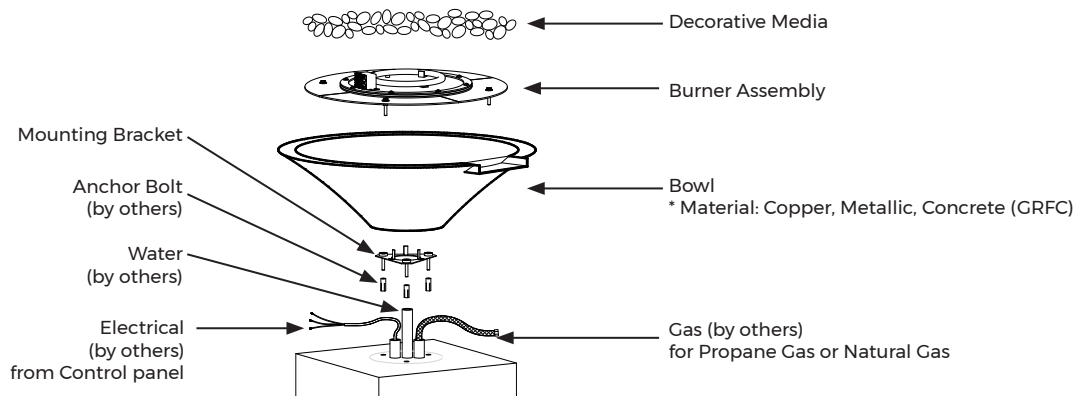

Decorative Media

Function

Our Stone and Lava Rocks is available in different colour, shapes and sizes, our Fire glass is tempered to withstand heat for long time use. We do not sell fire glass for propane applications due to safety concerns.

Model No.	Description	Type	Size (mm)
CSTNBBLK	Ceramic Stone 2" - 3", Black	Ceramic	50 mm - 76 mm
LRR	Lava rock - Regular	Lava Rock	50 mm - 127 mm
TLR	Tumbled Lava Rock	Lava Rock	25 mm - 38 mm
FGSRB	Fire Glass 1/4" Reflective Black	Fire Glass	10 mm - 13 mm
FGSRCO	Fire Glass 1/4" Reflective Copper	Fire Glass	10 mm - 13 mm
FGSRCA	Fire Glass 1/4" Reflective Caribbean Blue	Fire Glass	10 mm - 13 mm
FGSRRB	Fire Glass 1/4" Reflective Royal Blue	Fire Glass	10 mm - 13 mm
FGSBL	Fire Glass 1/2" - 3/4" Standard Blue Lagoon	Fire Glass	13mm - 25 mm
FGLOB	Fire Glass 1/2" - 3/4" Standard Ocean Blue	Fire Glass	13mm - 25 mm
FGLT	Fire Glass 1/2" - 3/4" Standard Turquoise	Fire Glass	13mm - 25 mm
FGLC	Fire Glass 1/2" - 3/4" Standard Chestnut	Fire Glass	13mm - 25 mm
FGLB	Fire Glass 1/2" - 3/4" Standard Black	Fire Glass	13mm - 25 mm

* Fire Glass cannot be used together with propane gas.

Fire and water Feature Bowl Parts:

Decorative Media			Rev. 0	
The information contained in this drawing is the sole property of Aquashi. Any reproduction in part or as a whole without the written permission of Aquashi is prohibited. Aquashi reserves the right to update all designs, specifications and data sheets without prior notice.