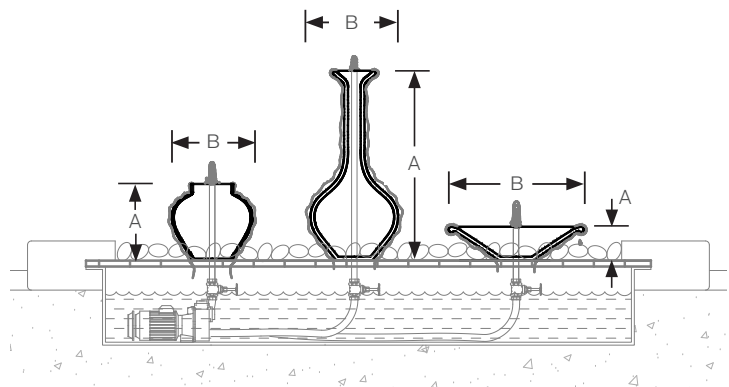

Water Feature Pot

Function

Made from glass fibre reinforced concrete, the water feature pot is hand painted making each bowl unique.

Comes with submersible pump, mesh and ornamental pebbles and sump. The pots can be supplied separately for custom installation.

Specifications

Pot Material

Glass fibre reinforced concrete

Sump Pump Size

Selected as per quantity of pots ordered.

Voltage

220V AC 50Hz

Model No.	Description	'A' Height (mm)	'B' Diameter (mm)
Dune-M1500	Dune Mosaic Set - Large	1500	720
Dune-M1100	Dune Mosaic Set - Medium	1100	550
Dune-M800	Dune Mosaic - Small	880	550

Water Feature Pot

Model No.	Description	'A' Height (mm)	'B' Diameter (mm)
Fait-M1770	La fait full Mosaic set - Large	1770	870
Fait-M1370	La fait full Mosaic set - Medium	1370	760
Fait-M1000	La fait full Mosaic set - Small	1000	570

Model No.	Description	'A' Height (mm)	'B' Diameter (mm)
Isy-560	Issey Bowl	560	640

Model No.	Description	'A' Height (mm)	'B' Diameter (mm)
BW-1800	Wide Bowl	460	1800

Water Feature Pot	Water Feature Pot	Water Feature Pot	Rev. 0	
<p>The information contained in this drawing is the sole property of Aquashi. Any reproduction in part or as a whole without the written permission of Aquashi is prohibited. Aquashi reserves the right to update all designs, specifications and data sheets without prior notice.</p>				