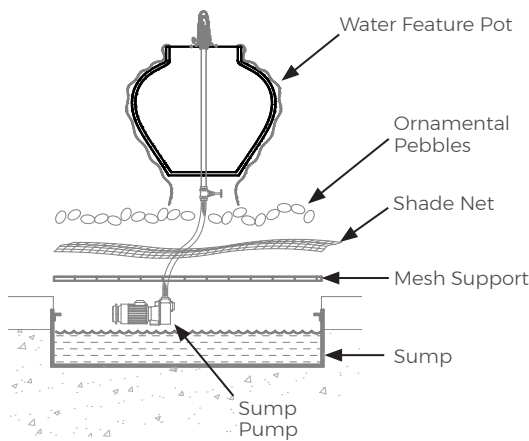

Water Feature Pot

Function

Made from glass fibre reinforced concrete, the water feature pot is hand painted making each bowl unique.

Comes with submersible pump, mesh and ornamental pebbles and sump. The pots can be supplied separately for custom installation.

Specifications

Pot Material

Glass fibre reinforced concrete

Sump Pump Size

Selected as per quantity of pots ordered.

Voltage

220V AC 50Hz

Model No.	Description	'A' Height (mm)	'B' Diameter (mm)
Dune-M1500	Dune Mosaic Set - Large	1500	720
Dune-M1100	Dune Mosaic Set - Medium	1100	550
Dune-M800	Dune Mosaic - Small	880	550

Water Feature Pot

Model No.	Description	'A' Height (mm)	'B' Diameter (mm)
Fait-M1770	La fait full Mosaic set - Large	1770	870
Fait-M1370	La fait full Mosaic set - Medium	1370	760
Fait-M1000	La fait full Mosaic set - Small	1000	570

Model No.	Description	'A' Height (mm)	'B' Diameter (mm)
Isy-560	Issey Bowl	560	640

Model No.	Description	'A' Height (mm)	'B' Diameter (mm)
BW-1800	Wide Bowl	460	1800

Water Feature Pot	Water Feature Pot	Water Feature Pot	Rev. 0	
<p>The information contained in this drawing is the sole property of Aquashi. Any reproduction in part or as a whole without the written permission of Aquashi is prohibited. Aquashi reserves the right to update all designs, specifications and data sheets without prior notice.</p>				