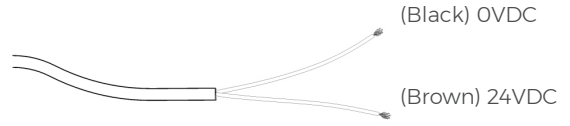

Warm White/ Cool White Light Cable Connection