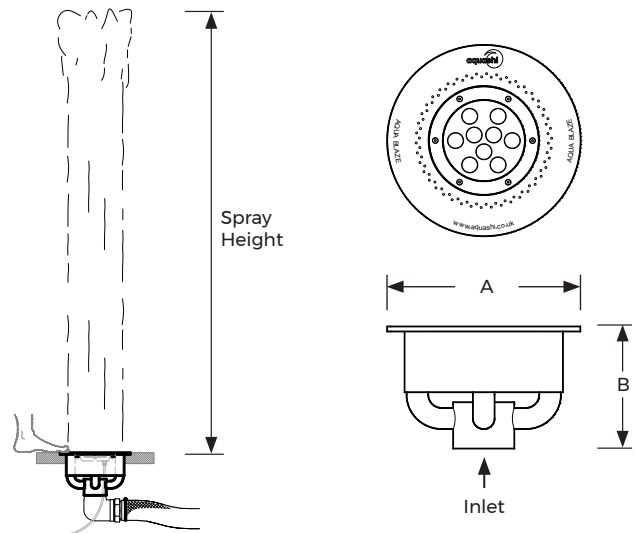

## Function

Aqua Blaze produces a wide column of water illuminated with its programmable LED light located in its center. Designed for flush mounted installation on walkable drydeck fountains. Its minimised height dimension enables the nozzles to be installed in areas with limited depth such as podium levels or above structural slabs.

## Specifications

- Power**  
30 - 35W
- Voltage**  
12 - 24V DC
- Colours**  
RGBW / White
- Cable**  
4 C - 1 mm<sup>2</sup> (DMX light)  
2 C - 1.5 mm<sup>2</sup> (White light)
- Standard Cable Length**  
2 m (H07RN-F)  
(Custom length available on request)
- Reverse polarity protection:**  
Yes
- Transient spike protection:**  
Yes
- High temperature protection:**  
Yes
- EMC complaint:**  
Yes
- Light Front Cover:**  
Polycarbonate clear cover with UV Protection
- Material:**  
Stainless steel 316
- Connection Sizes**  
3" BSP Inlet connection - female thread
- Protection Rating:**  
IP 68

Model No.	Description	Light Colour	Light Control	Light Power (W)	Inlet (BSP)	A (mm)	B (mm)	Spray Height (m)	0.5	1	1.5	2
AB-S035R	Aqua Blaze - RGBW light	RGBW	DMX	35	3"	300	135	Flow (LPM)	140	205	248	284
								Head (m)	4.4	8.8	13.2	17.6
AB-S031R	Aqua Blaze - Cool white light	Cool White	On/off	30	3"	300	135	Flow (LPM)	140	205	248	284
								Head (m)	4.4	8.8	13.2	17.6
AB-S032R	Aqua Blaze - Warm white light	Warm White	On/off	30	3"	300	135	Flow (LPM)	140	205	248	284
								Head (m)	4.4	8.8	13.2	17.6