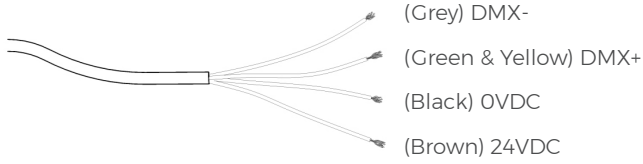

Aqua Blaze - AB Series

RGBW Light Cable Connection