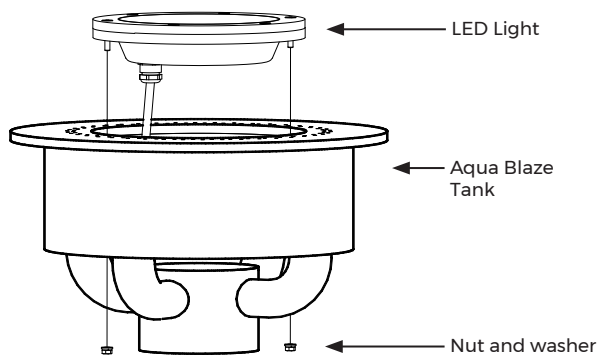

Aqua Blaze Parts

Aqua Blaze	AB Series	Model No. AB	Rev. 2	
The information contained in this drawing is the sole property of Aquashi. Any reproduction in part or as a whole without the written permission of Aquashi is prohibited. Aquashi reserves the right to update all designs, specifications and data sheets without prior notice.