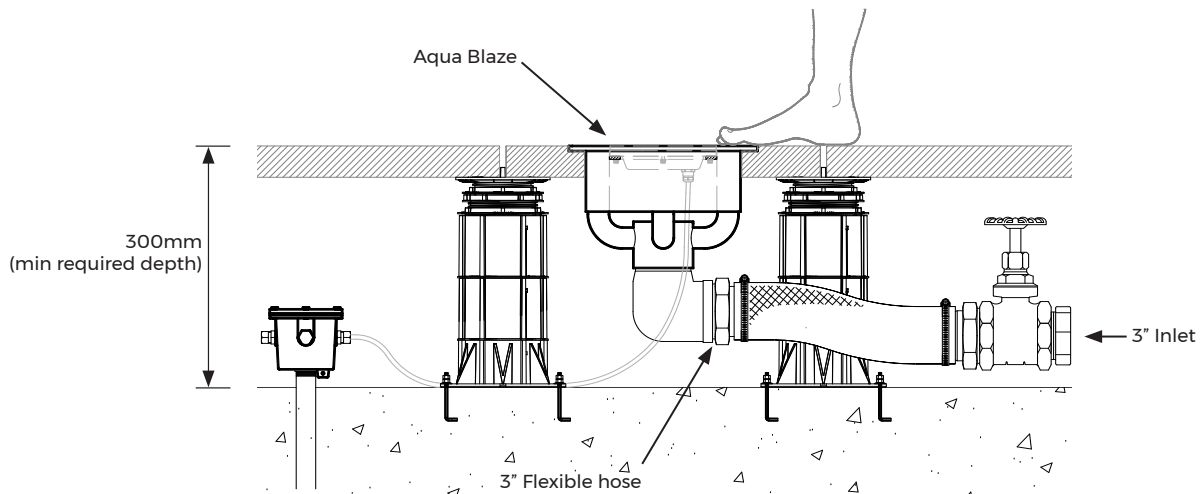

Typical Installation