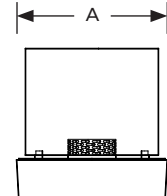

Materials

Burner - Brushed Stainless steel and Hardened optic glass

Nice Table-top Round

Model No.	Fuel Capacity	Fuel Consumption	Heat Output	A (mm)	B (mm)	C (mm)
Nice Table-top Tower	1.8 L	0.3 l/h	1.8 kW/h	345	330	243
Nice Table-top Lounge	1.25 L	0.3 l/h	1.8 kW/h	250	290	193
Nice Table-top Round	1.8 L	0.3 l/h	1.8 kW/h	340	350	261

Precautions:

Always use common sense when handling fire and flammable materials. Burner will get hot while operating. Never put fuel into open flames. Do not place any flammable materials within 1 meter of the burner, and atleast 2 meters away from windows and curtains. Only use in well-ventillated rooms. Do not store the fuel in the same area as the Burner. Do not use as a means to cook. Keep away from children.

Bioethanol Burner	Nice Table-top	Rev. 0	
The information contained in this drawing is the sole property of Aquashi. Any reproduction in part or as a whole without the written permission of Aquashi is prohibited. Aquashi reserves the right to update all designs, specifications and data sheets without prior notice.