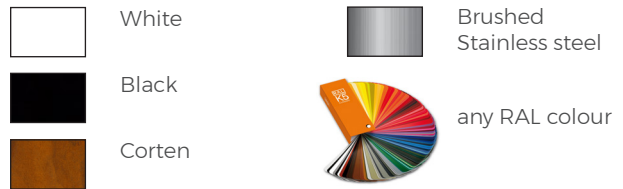

Surface Finish:

Specifications

Burning time

5 to 6 hours

Materials

Burner - Brushed Stainless steel and Hardened optic glass

Nice Table-top Tower

Nice Table-top Lounge