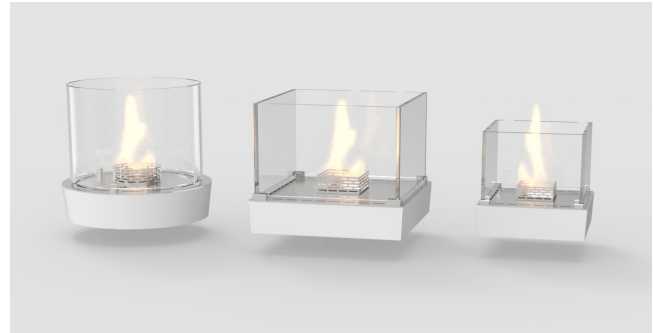

Bioethanol Burner - Nice Table-top

Function

Nice Table-top bioethanol fire feature is designed to add cosiness to your garden, on your terrace or in your living room. Bioethanol fuel creates only a small amount of CO₂ and water vapour when burning, which means it has a clear combustion without smoke, smell and soot emission and with no need for chimney or ventilation.

Bioethanol Fuel is denatured, i.e. made unfit for human consumption. Our Bioethanol fire feature can be operated only with bioethanol of at least 96% but maximum of 97% purity.

Features:

- No chimney required
- No smoke, ash or soot
- Manual Burner
- Easy to relocate

Surface Finish:

Specifications

Burning time

5 to 6 hours

Materials

Burner - Brushed Stainless steel and Hardened optic glass

Nice Table-top Tower

Nice Table-top Lounge

Nice Table-top Round

| Model No. | Fuel Capacity | Fuel Consumption | Heat Output | A (mm) | B (mm) | C (mm) |
|-----------------------|---------------|------------------|-------------|--------|--------|--------|
| Nice Table-top Tower | 1.8 L | 0.3 l/h | 1.8 kW/h | 345 | 330 | 243 |
| Nice Table-top Lounge | 1.25 L | 0.3 l/h | 1.8 kW/h | 250 | 290 | 193 |
| Nice Table-top Round | 1.8 L | 0.3 l/h | 1.8 kW/h | 340 | 350 | 261 |