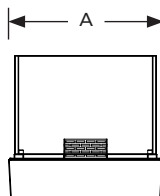

Materials

Burner - Brushed Stainless steel and Hardened optic glass

Nice Table-top Tower

Model No.	Fuel Capacity	Fuel Consumption	Heat Output	A (mm)	B (mm)	C (mm)
Nice Table-top Tower	1.8 L	0.3 l/h	1.8 kW/h	345	330	243
Nice Table-top Lounge	1.25 L	0.3 l/h	1.8 kW/h	250	290	193
Nice Table-top Round	1.8 L	0.3 l/h	1.8 kW/h	340	350	261

Precautions:

Always use common sense when handling fire and flammable materials. Burner will get hot while operating. Never put fuel into open flames. Do not place any flammable materials within 1 meter of the burner, and atleast 2 meters away from windows and curtains. Only use in well-ventillated rooms. Do not store the fuel in the same area as the Burner. Do not use as a means to cook. Keep away from children.

Bioethanol Burner	Nice Table-top	Rev. 0	
The information contained in this drawing is the sole property of Aquashi. Any reproduction in part or as a whole without the written permission of Aquashi is prohibited. Aquashi reserves the right to update all designs, specifications and data sheets without prior notice.