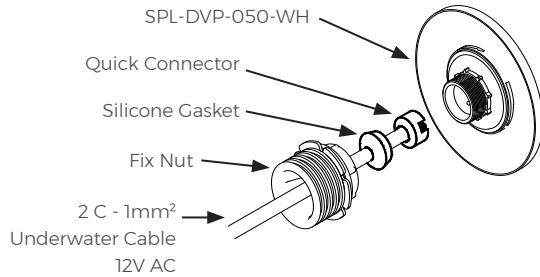

Stainless steel 316 face plate

LED Pool Lamp with Face plate

Model No.	Description	Colour	Power (W)	Luminous flux (lm)	A (mm)	B (mm)	C (mm)	D (mm)	E (BSP)
SPL-DVP-050-RGBW	Ø50 RGBW Pool light	RGBW	33	1200	100	50	10	54	1.5
SPL-DVP-100-RGBW	Ø100 RGBW Pool light	RGBW	85	3500	170	100	13	54	1.5

Precautions:

- * DVP series lamps must be completely submerged into water during operation.
- * Fixing the lamps with adhesives or silicone kit into a niche is not allowed.
- * For operation only with safety isolation transformer

Underwater LED Swimming Pool Light	DVP Series	Model No. DVP	Rev. 1	
<p>The information contained in this drawing is the sole property of Aquashi. Any reproduction in part or as a whole without the written permission of Aquashi is prohibited. Aquashi reserves the right to update all designs, specifications and data sheets without prior notice.</p>				

LED Pool Light - DVP Series

Connection Diagram

Quick Connect cabling system

Typical wiring installation

Typical Installation

Swimming Pool Installation

Accessories

Underwater LED Swimming Pool Light	DVP Series	Model No. DVP	Rev. 1	
<p>The information contained in this drawing is the sole property of Aquashi. Any reproduction in part or as a whole without the written permission of Aquashi is prohibited. Aquashi reserves the right to update all designs, specifications and data sheets without prior notice.</p>				