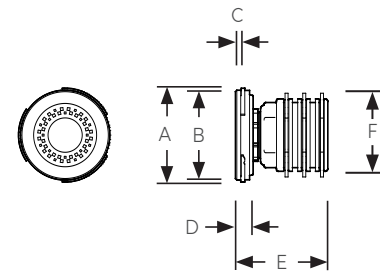

LED Pool Light - DVP Series

Function

Beautifully designed pool light range with superior lumen outputs. The LED lamp is fully sealed so water cannot penetrate or damage the fixture. Fitted with Quick Connect cabling system that is reliable and easy to mount or move for maintenance without the need to drain the pool or cut cables.

Power 33W - 85W	Cable 2 C - 1 mm ²
Voltage 12V AC	Standard Cable Length 2 meters
Colours RGBW	Temperature range: +40° water temperature
Beam Angle: 116 °	Protection Rating: IP 68
Control On/off or PLC	IEC class III

LED Pool Lamp

Model No.	Description	Colour	Power (W)	Luminous flux (lm)	A (mm)	B (mm)	C (mm)	D (mm)	E (mm)	F (BSP)
DVP-050-RGBW	Ø50 RGBW Pool light	RGBW	33	1200	52	50	4.5	11	55	1.5
DVP-100-RGBW	Ø100 RGBW Pool light	RGBW	85	3500	106	100	5	11	55	1.5

Stainless steel 316 face plate

LED Pool Lamp with Face plate

Model No.	Description	Colour	Power (W)	Luminous flux (lm)	A (mm)	B (mm)	C (mm)	D (mm)	E (BSP)
SPL-DVP-050-RGBW	Ø50 RGBW Pool light	RGBW	33	1200	100	50	10	54	1.5
SPL-DVP-100-RGBW	Ø100 RGBW Pool light	RGBW	85	3500	170	100	13	54	1.5