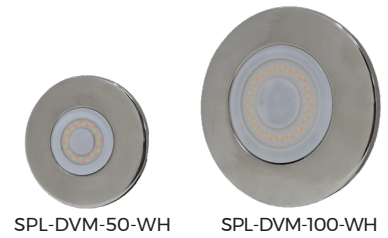

LED Pool Light - DVP Series

Function

Beautifully designed pool light range with superior lumen outputs. The LED lamp is fully sealed so water cannot penetrate or damage the fixture. Fitted with Quick Connect cabling system that is reliable and easy to mount or move for maintenance without the need to drain the pool or cut cables.

RGBW LED lights with fixed colours and dynamic scenario modes with smooth transitions using the Link touch and Link Controller or by simply turning off and on the lamps in a sequenced manner.

Specifications

Power 33W - 85W	Cable 2 C - 1 mm ²
Voltage 12V AC	Standard Cable Length 2 meters
Colours RGBW	Temperature range: +40° water temperature
Beam Angle: 116 °	Protection Rating: IP 68
Control On/off or PLC	IEC class III

LED Pool Lamp

Model No.	Description	Colour	Power (W)	Luminous flux (lm)	A (mm)	B (mm)	C (mm)	D (mm)	E (mm)	F (BSP)
DVP-050-RGBW	Ø50 RGBW Pool light	RGBW	33	1200	52	50	4.5	11	55	1.5
DVP-100-RGBW	Ø100 RGBW Pool light	RGBW	85	3500	106	100	5	11	55	1.5