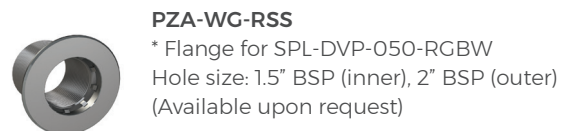

LED Pool Light - DVP Series

Connection Diagram

Quick Connect cabling system

Typical wiring installation

Typical Installation

Swimming Pool Installation

Accessories

Underwater LED Swimming Pool Light	DVP Series	Model No. DVP	Rev. 1	
<p>The information contained in this drawing is the sole property of Aquashi. Any reproduction in part or as a whole without the written permission of Aquashi is prohibited. Aquashi reserves the right to update all designs, specifications and data sheets without prior notice.</p>				