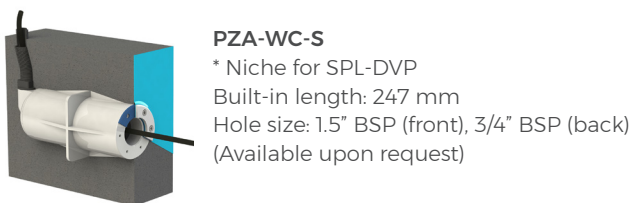

Power 33W - 85W	Cable 2 C - 1 mm ²
Voltage 12V AC	Standard Cable Length 2 meters
Colours RGBW	Temperature range: +40° water temperature
Beam Angle: 116 °	Protection Rating: IP 68
Control On/off or PLC	IEC class III

LED Pool Light - DVP Series

Connection Diagram

Quick Connect cabling system

Typical wiring installation

Typical Installation

Swimming Pool Installation

Accessories

Underwater LED Swimming Pool Light	DVP Series	Model No. DVP	Rev. 1	
<p>The information contained in this drawing is the sole property of Aquashi. Any reproduction in part or as a whole without the written permission of Aquashi is prohibited. Aquashi reserves the right to update all designs, specifications and data sheets without prior notice.</p>				