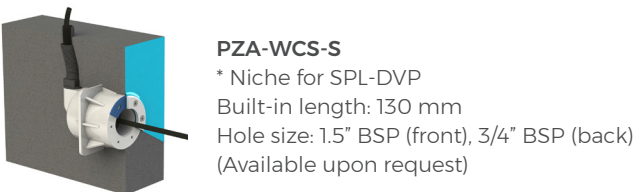

LED Pool Light - DVP Series

Function

Beautifully designed pool light range with superior lumen outputs. The LED lamp is fully sealed so water cannot penetrate or damage the fixture. Fitted with Quick Connect cabling system that is reliable and easy to mount or move for maintenance without the need to drain the pool or cut cables.

Power 33W - 85W	Cable 2 C - 1 mm ²
Voltage 12V AC	Standard Cable Length 2 meters
Colours RGBW	Temperature range: +40° water temperature
Beam Angle: 116 °	Protection Rating: IP 68
Control On/off or PLC	IEC class III

LED Pool Light - DVP Series

Connection Diagram

Quick Connect cabling system

Typical wiring installation

Typical Installation

Swimming Pool Installation

Accessories

Underwater LED Swimming Pool Light	DVP Series	Model No. DVP	Rev. 1	
<p>The information contained in this drawing is the sole property of Aquashi. Any reproduction in part or as a whole without the written permission of Aquashi is prohibited. Aquashi reserves the right to update all designs, specifications and data sheets without prior notice.</p>				