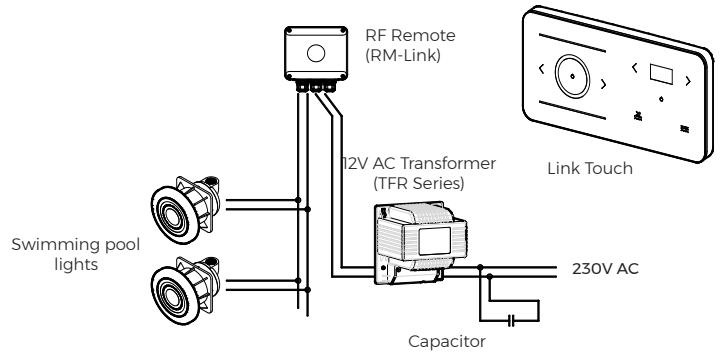

Power 33W - 85W	Cable 2 C - 1 mm ²
Voltage 12V AC	Standard Cable Length 2 meters
Colours RGBW	Temperature range: +40° water temperature
Beam Angle: 116 °	Protection Rating: IP 68
Control On/off or PLC	IEC class III

Stainless steel 316 face plate

LED Pool Lamp with Face plate

Model No.	Description	Colour	Power (W)	Luminous flux (lm)	A (mm)	B (mm)	C (mm)	D (mm)	E (BSP)
SPL-DVP-050-RGBW	Ø50 RGBW Pool light	RGBW	33	1200	100	50	10	54	1.5
SPL-DVP-100-RGBW	Ø100 RGBW Pool light	RGBW	85	3500	170	100	13	54	1.5

Underwater LED Swimming Pool Light	DVP Series	Model No. DVP	Rev. 1	
<p>The information contained in this drawing is the sole property of Aquashi. Any reproduction in part or as a whole without the written permission of Aquashi is prohibited. Aquashi reserves the right to update all designs, specifications and data sheets without prior notice.</p>				

LED Pool Light - DVP Series

Connection Diagram

Quick Connect cabling system

Typical wiring installation

Typical Installation

Swimming Pool Installation

Accessories

Underwater LED Swimming Pool Light	DVP Series	Model No. DVP	Rev. 1	
<p>The information contained in this drawing is the sole property of Aquashi. Any reproduction in part or as a whole without the written permission of Aquashi is prohibited. Aquashi reserves the right to update all designs, specifications and data sheets without prior notice.</p>				