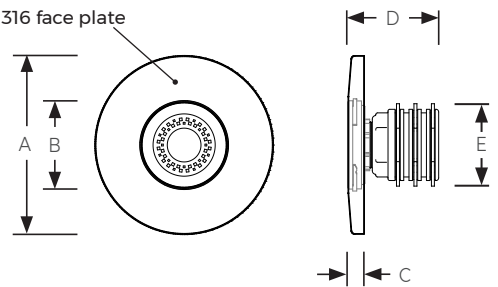

Power 33W - 85W	Cable 2 C - 1 mm ²
Voltage 12V AC	Standard Cable Length 2 meters
Colours RGBW	Temperature range: +40° water temperature
Beam Angle: 116 °	Protection Rating: IP 68
Control On/off or PLC	IEC class III

LED Pool Lamp

Model No.	Description	Colour	Power (W)	Luminous flux (lm)	A (mm)	B (mm)	C (mm)	D (mm)	E (mm)	F (BSP)
DVP-050-RGBW	Ø50 RGBW Pool light	RGBW	33	1200	52	50	4.5	11	55	1.5
DVP-100-RGBW	Ø100 RGBW Pool light	RGBW	85	3500	106	100	5	11	55	1.5

Stainless steel 316 face plate

LED Pool Lamp with Face plate

Model No.	Description	Colour	Power (W)	Luminous flux (lm)	A (mm)	B (mm)	C (mm)	D (mm)	E (BSP)
SPL-DVP-050-RGBW	Ø50 RGBW Pool light	RGBW	33	1200	100	50	10	54	1.5
SPL-DVP-100-RGBW	Ø100 RGBW Pool light	RGBW	85	3500	170	100	13	54	1.5