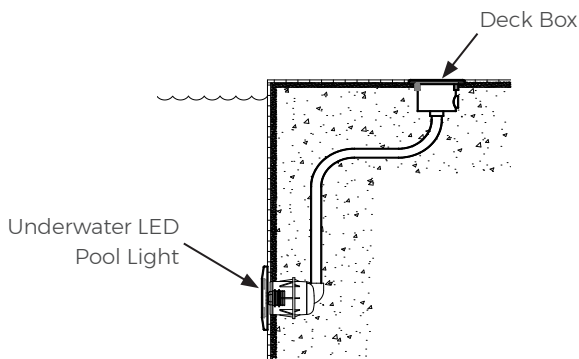

Underwater LED Swimming Pool Light	DVP Series	Model No. DVP	Rev. 1	
<p>The information contained in this drawing is the sole property of Aquashi. Any reproduction in part or as a whole without the written permission of Aquashi is prohibited. Aquashi reserves the right to update all designs, specifications and data sheets without prior notice.</p>				

LED Pool Light - DVP Series

Connection Diagram

Quick Connect cabling system

Typical wiring installation

Typical Installation

Swimming Pool Installation

Accessories

Underwater LED Swimming Pool Light	DVP Series	Model No. DVP	Rev. 1	
<p>The information contained in this drawing is the sole property of Aquashi. Any reproduction in part or as a whole without the written permission of Aquashi is prohibited. Aquashi reserves the right to update all designs, specifications and data sheets without prior notice.</p>				