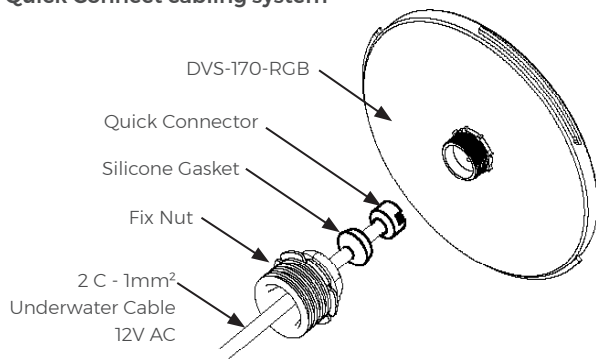

Underwater LED Swimming Pool Light - LSP-DVS Series

Precautions:

- LSP-DVS series lamps must be completely submerged into water during operation.
- For operation only with safety isolation transformer

Connection Diagram

Quick Connect cabling system