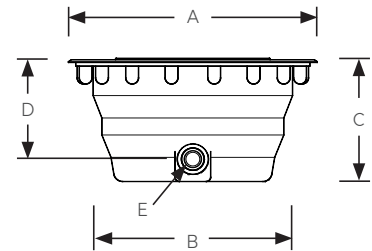

## Function

Niche mounted DVS Series LED lamps has a strong level of lumen output which strongly lit concrete pools. Available in white or colour changing LED. The lights consists of a stainless steel 316 face plate with an ABS or Stainless steel 316 niche. The LED lamp is fully sealed so water cannot penetrate or damage the fixture. Fitted with the Quick Connect cabling system that is reliable and easy to mount.

## Specifications

<b>Power</b> 32W - 40W	<b>Control</b> On/off	<b>Lamp Life:</b> 25,000 Hrs
<b>Voltage</b> 12V AC	<b>Cable</b> 2 C - 1 mm <sup>2</sup>	<b>Protection Rating:</b> IP 68
<b>Colours</b> RGB / Day White	<b>Standard Cable Length</b> 2 meters	IEC class III
<b>Beam Angle:</b> 116°	<b>Temperature range:</b> +40° water temperature	