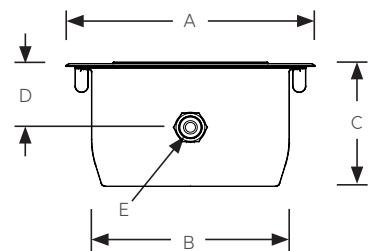

Model No.	Description	Niche type	Colour	Power (W)	Luminous flux (lm)	A (mm)	B (mm)	C (mm)	D (mm)	E (BSP) Female thread
LSP-DVS-170RGB-SS	SS 316 nixed RGB LED Swimming Pool light	SS316	RGB	32	2450	272	225	125	70	3/4"
LSP-DVS-170WH-SS	SS 316 nixed Cool white LED Swimming Pool light	SS316	Day white (5000 K)	40	3950	272	225	125	70	3/4"

Underwater LED Swimming Pool Light	LSP-DVS Series	Model No. LSP-DVS	Rev. 0	
The information contained in this drawing is the sole property of Aquashi. Any reproduction in part or as a whole without the written permission of Aquashi is prohibited. Aquashi reserves the right to update all designs, specifications and data sheets without prior notice.