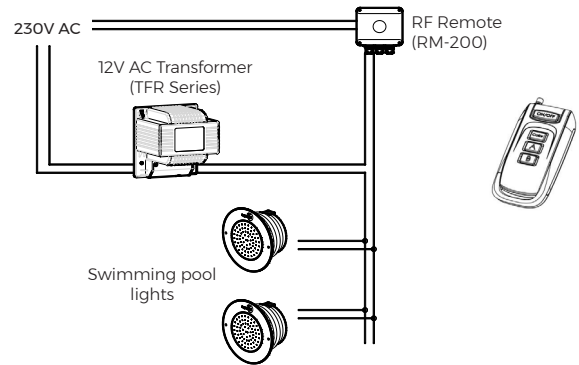

Typical wiring installation